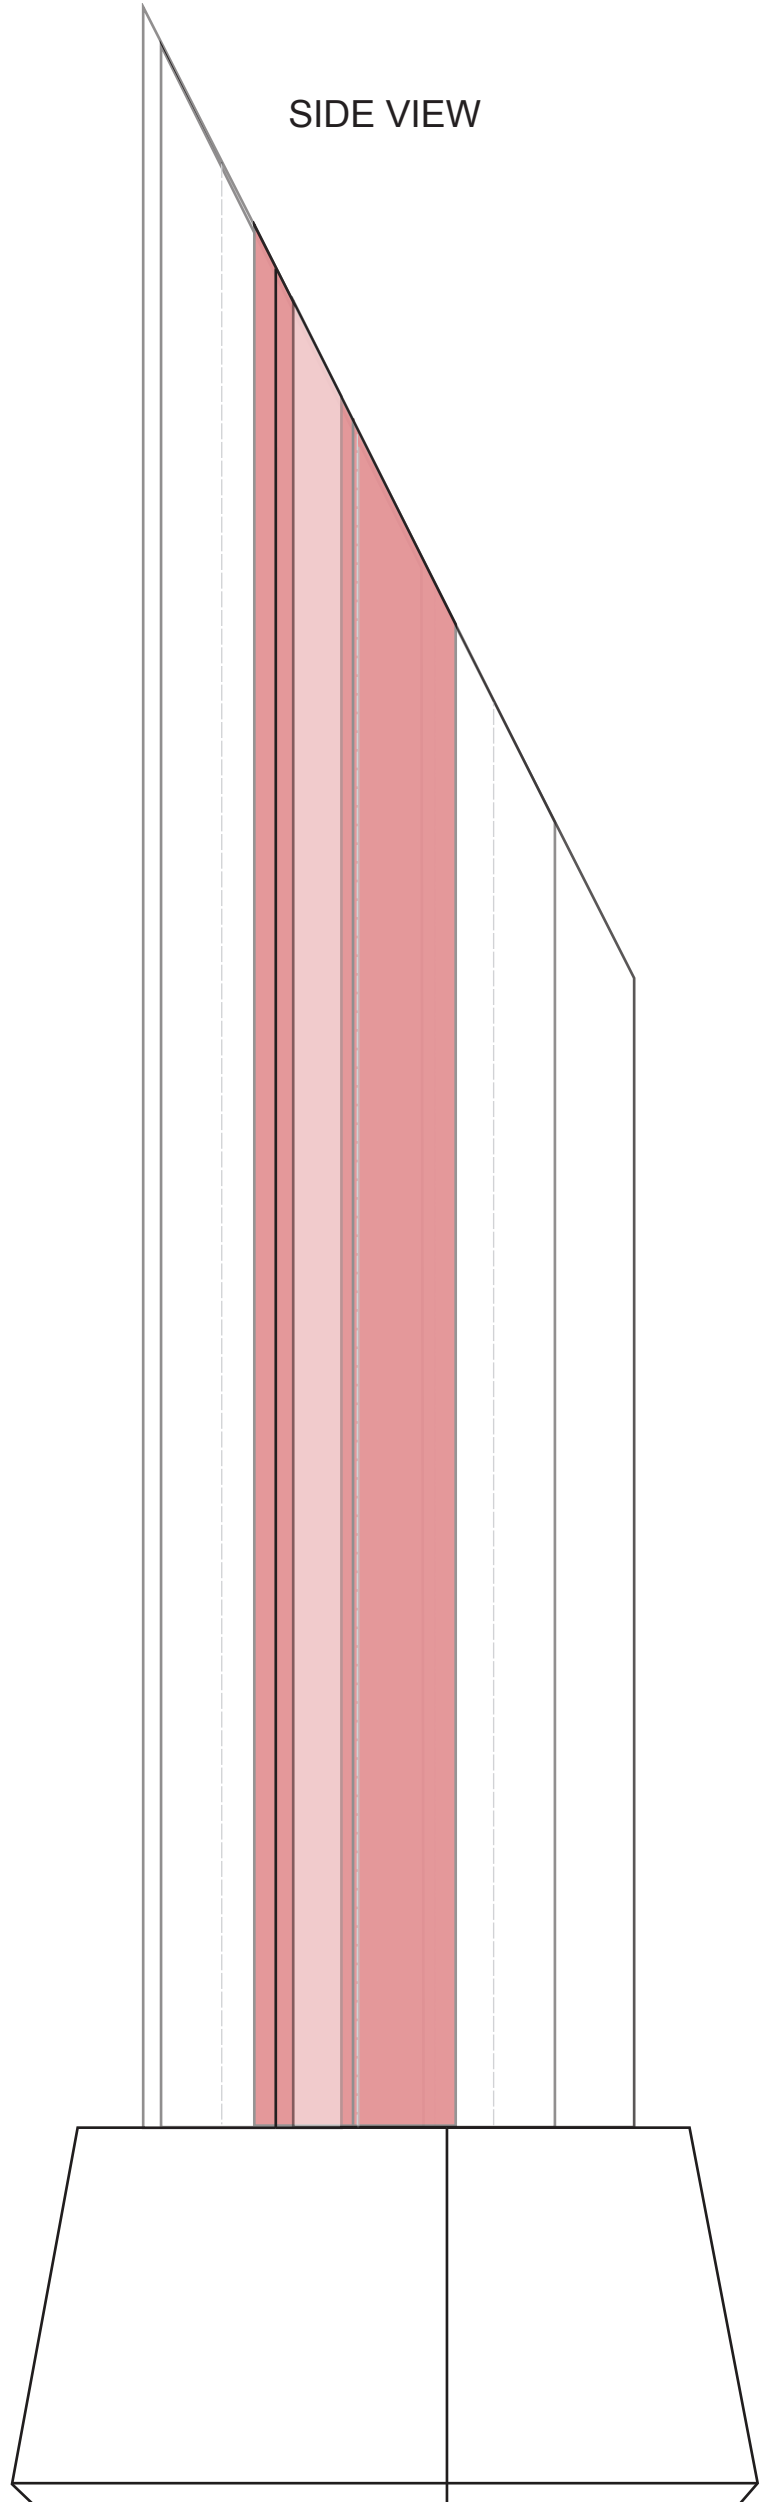

TOP VIEW

FRONT VIEW

SIDE VIEW

7269 HALIFAX RUBY - 13"

Blue line represents the max image area.  
Standard Etch: Front