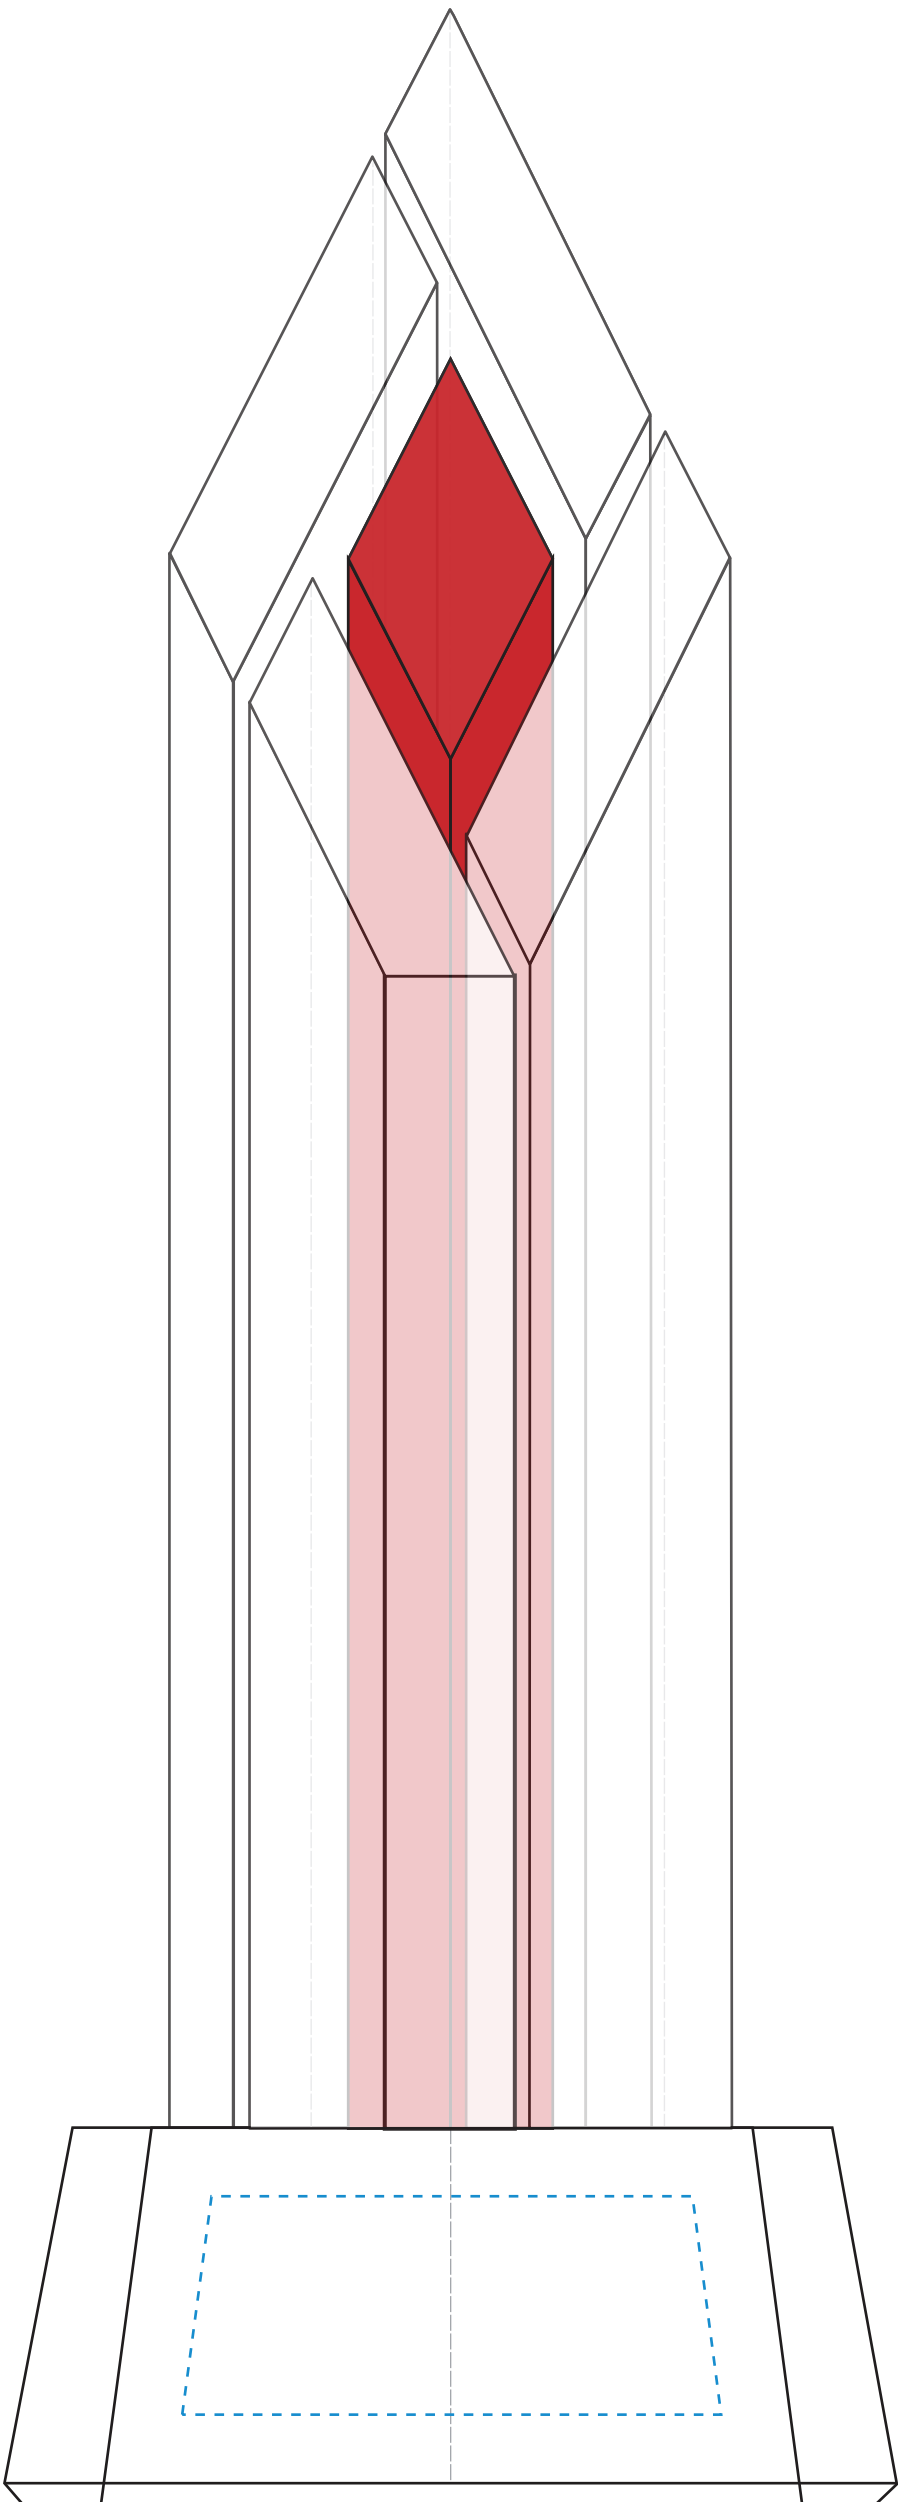

TOP VIEW

FRONT VIEW

SIDE VIEW

7269 HALIFAX RUBY - 13"

Blue line represents the max image area.  
Standard Etch: Front