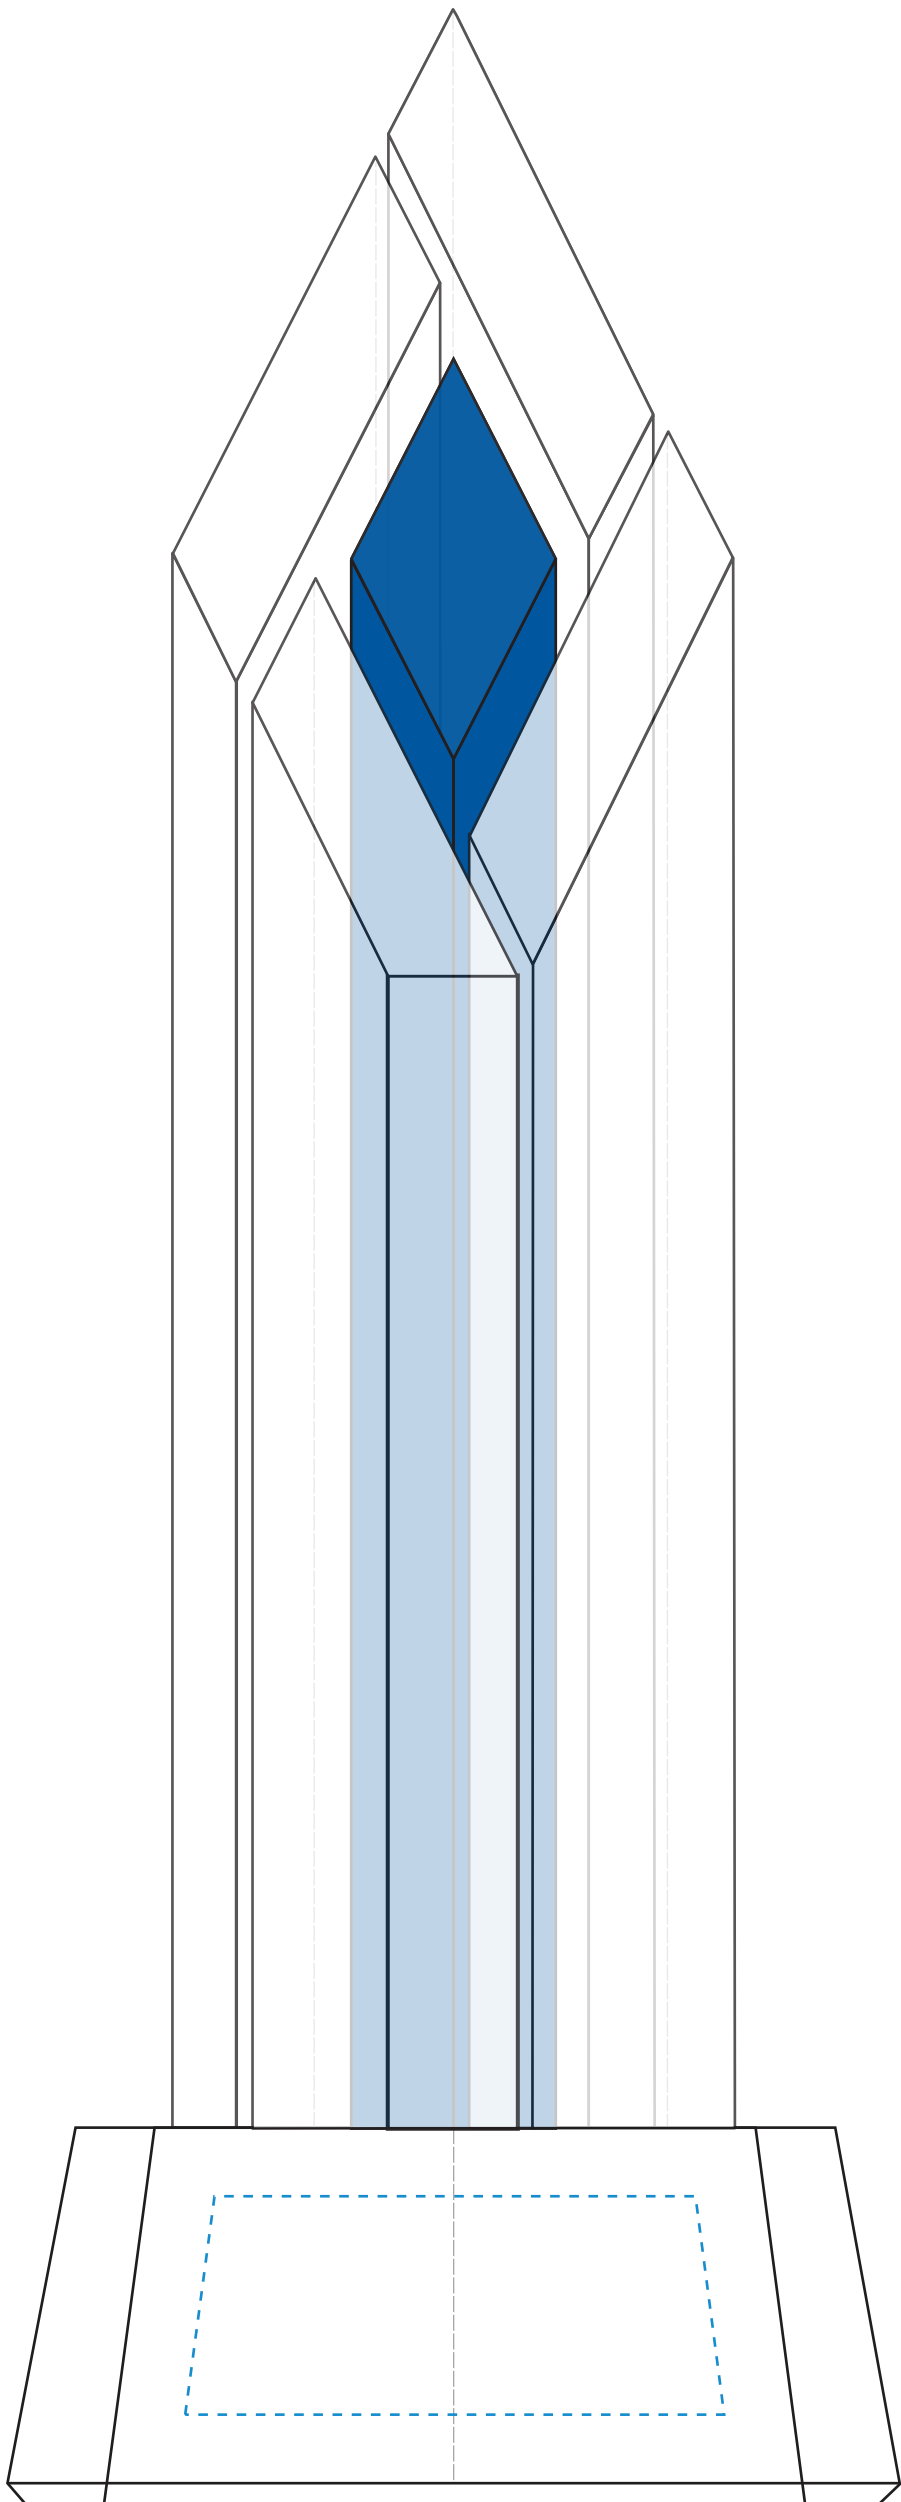

TOP VIEW

FRONT VIEW

SIDE VIEW

7268 HALIFAX AWARD - 13"

Blue line represents the max image area.
Standard Etch: Front