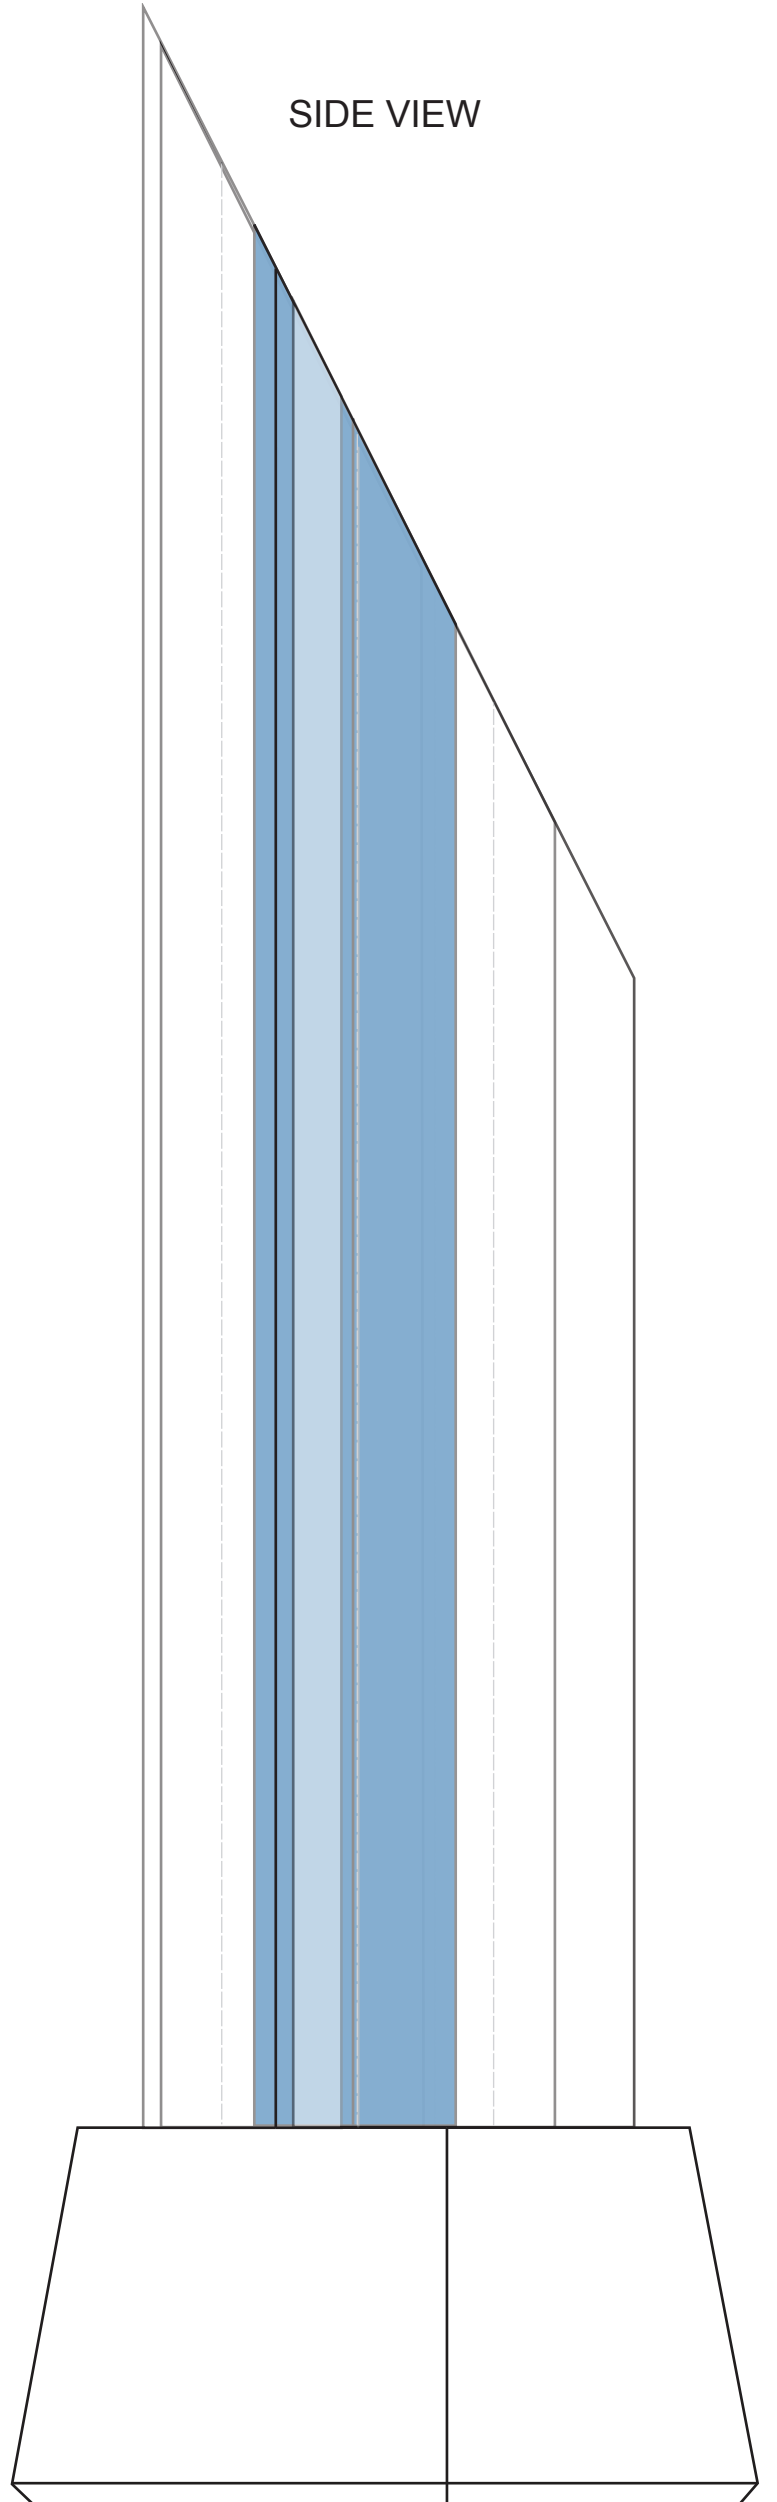

TOP VIEW

FRONT VIEW

SIDE VIEW

7268 HALIFAX AWARD - 13"

Blue line represents the max image area.
Standard Etch: Front