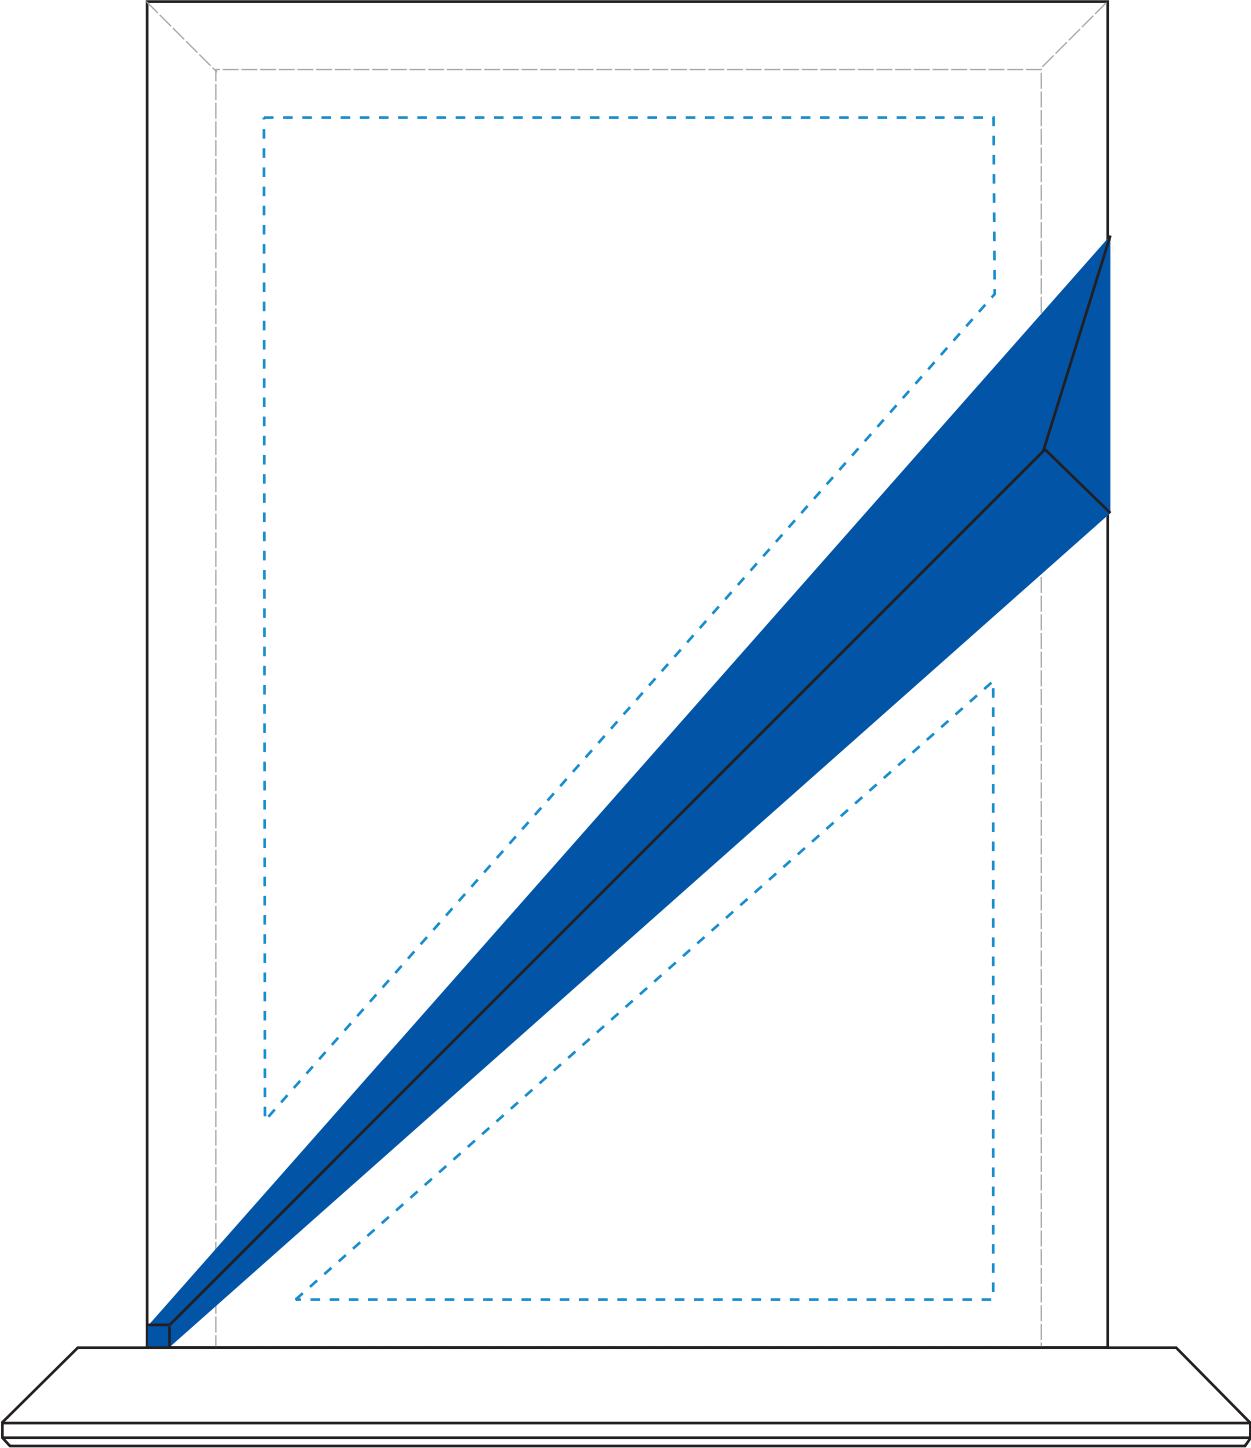

Standard Etch: Reverse

6835 DANBURY INDIGO RECTANGLE - 7-5"

Blue line represents the max image area.