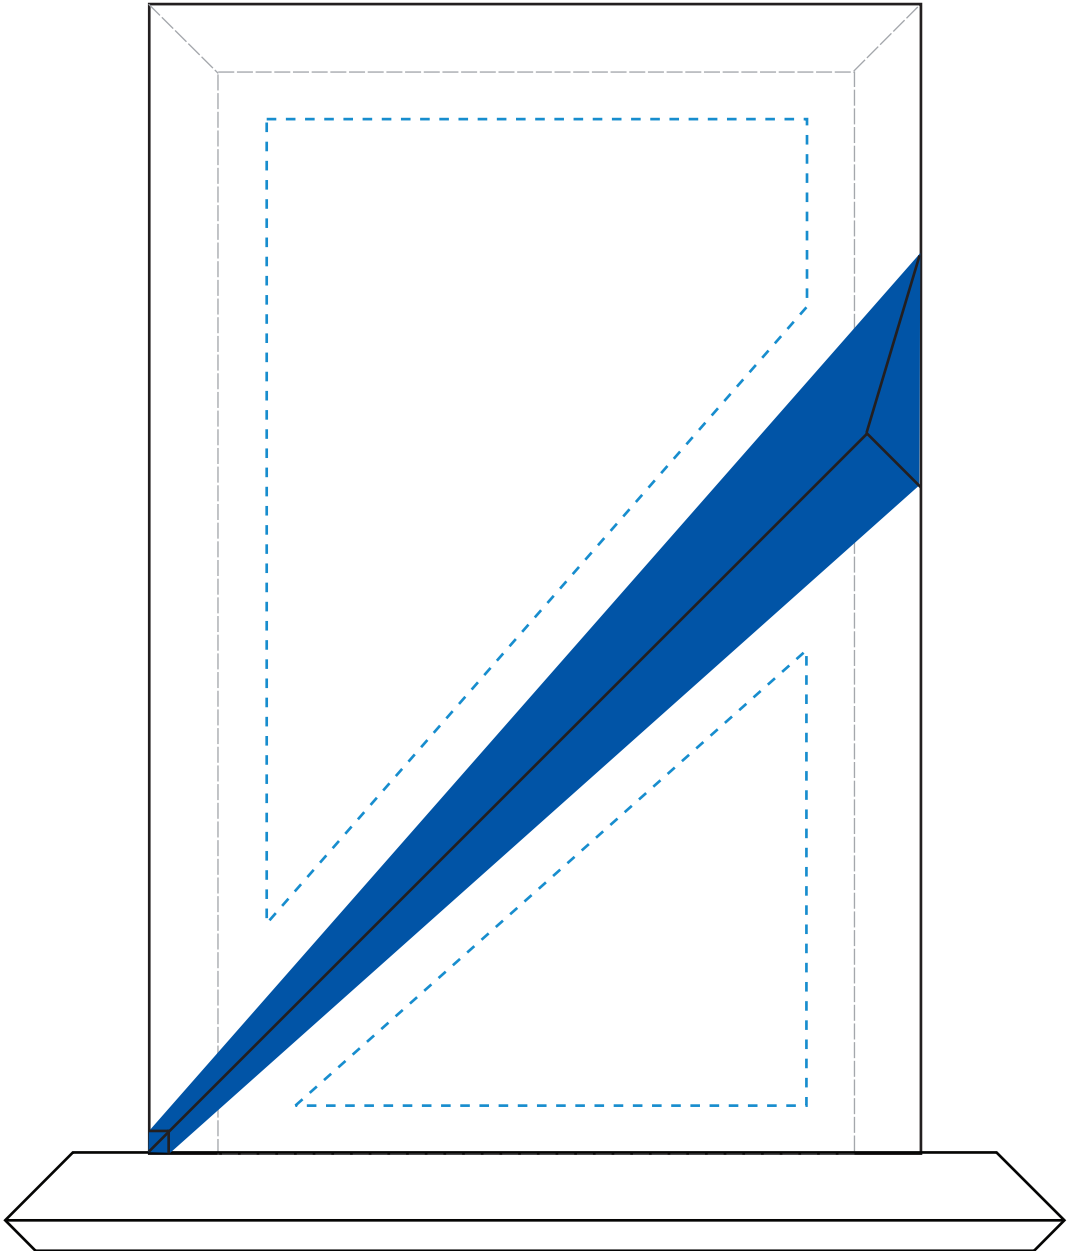

Standard Etch: Reverse

6834 DANBURY INDIGO RECTANGLE - 6.5"

Blue line represents the max image area.