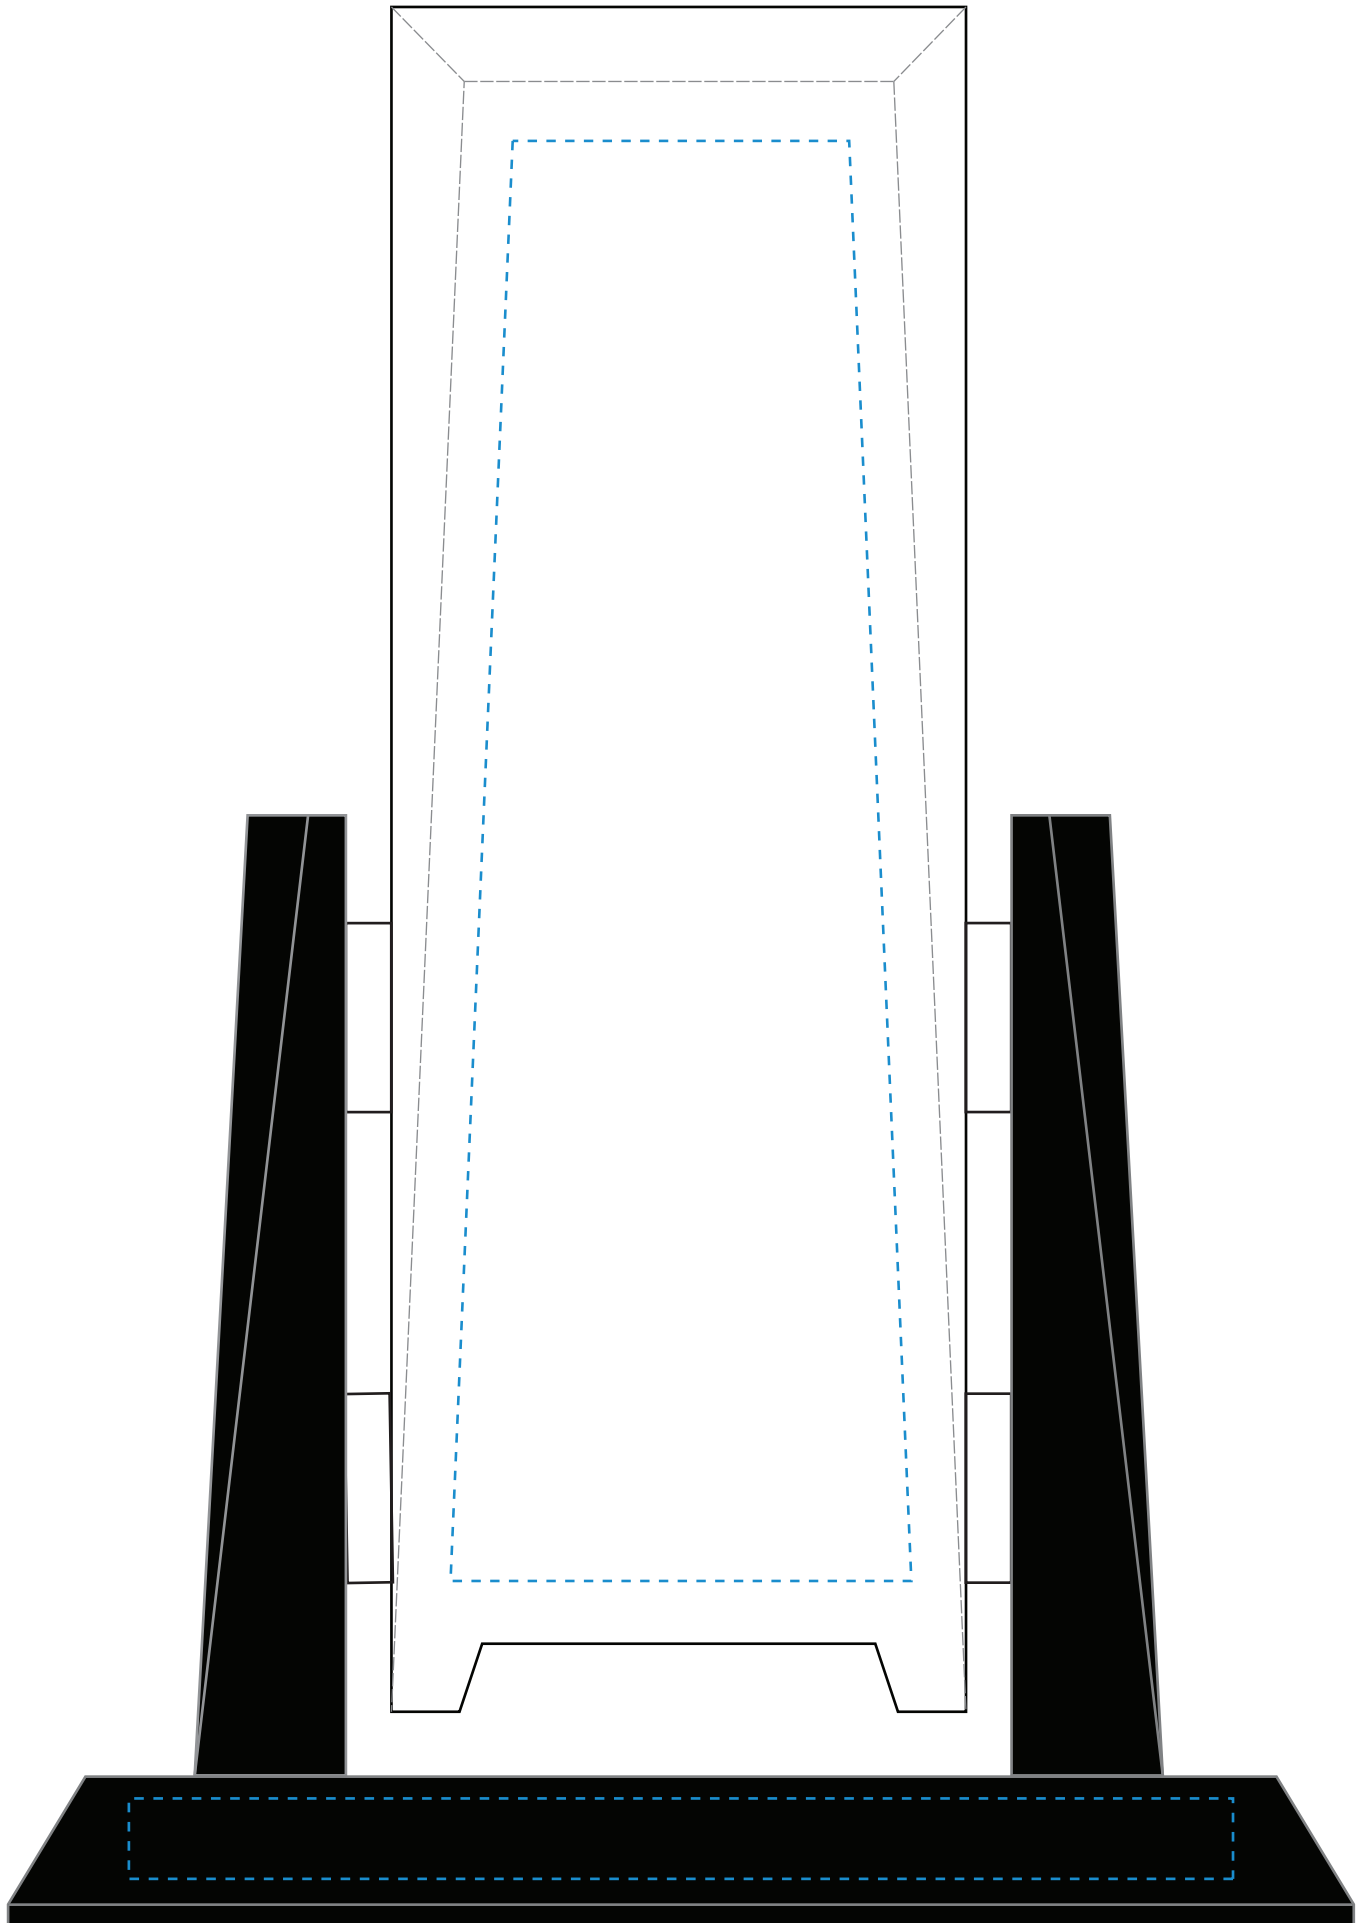

Standard Etch: Reverse

Standard Etch: Front

6661 SUNRIDGE RECTANGLE - 10"

Blue line represents the max image area.

DECADE AWARDS®

*Celebrating Life's Victories®*