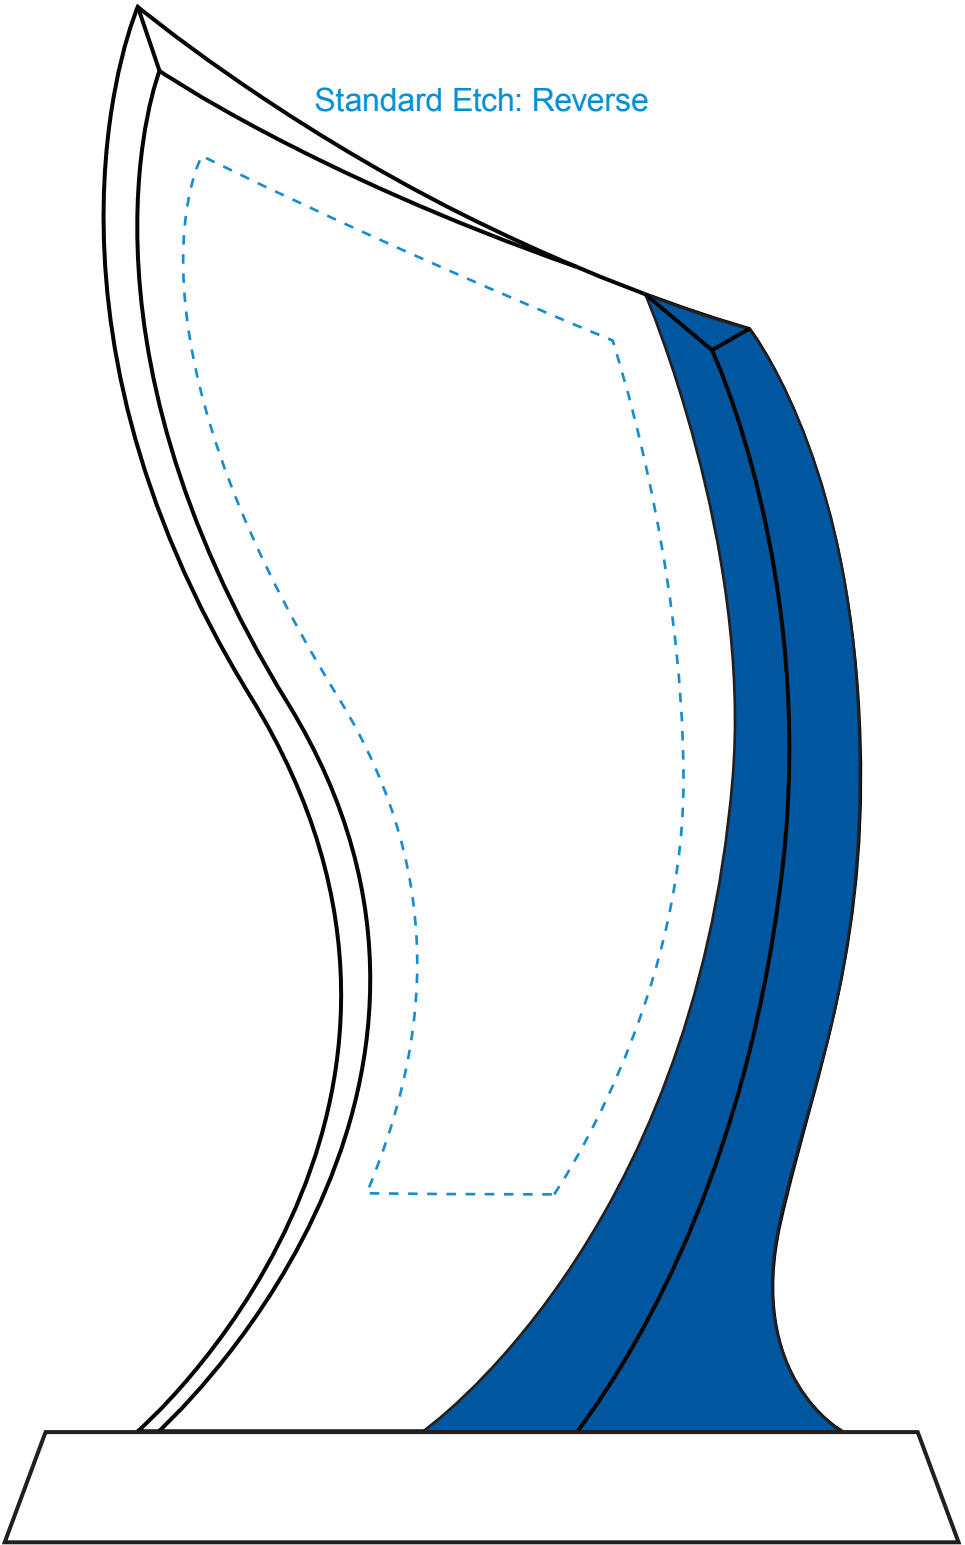

Standard Etch: Reverse

6543 POTOMAC AWARD - 8"
Blue line represents the max image area.