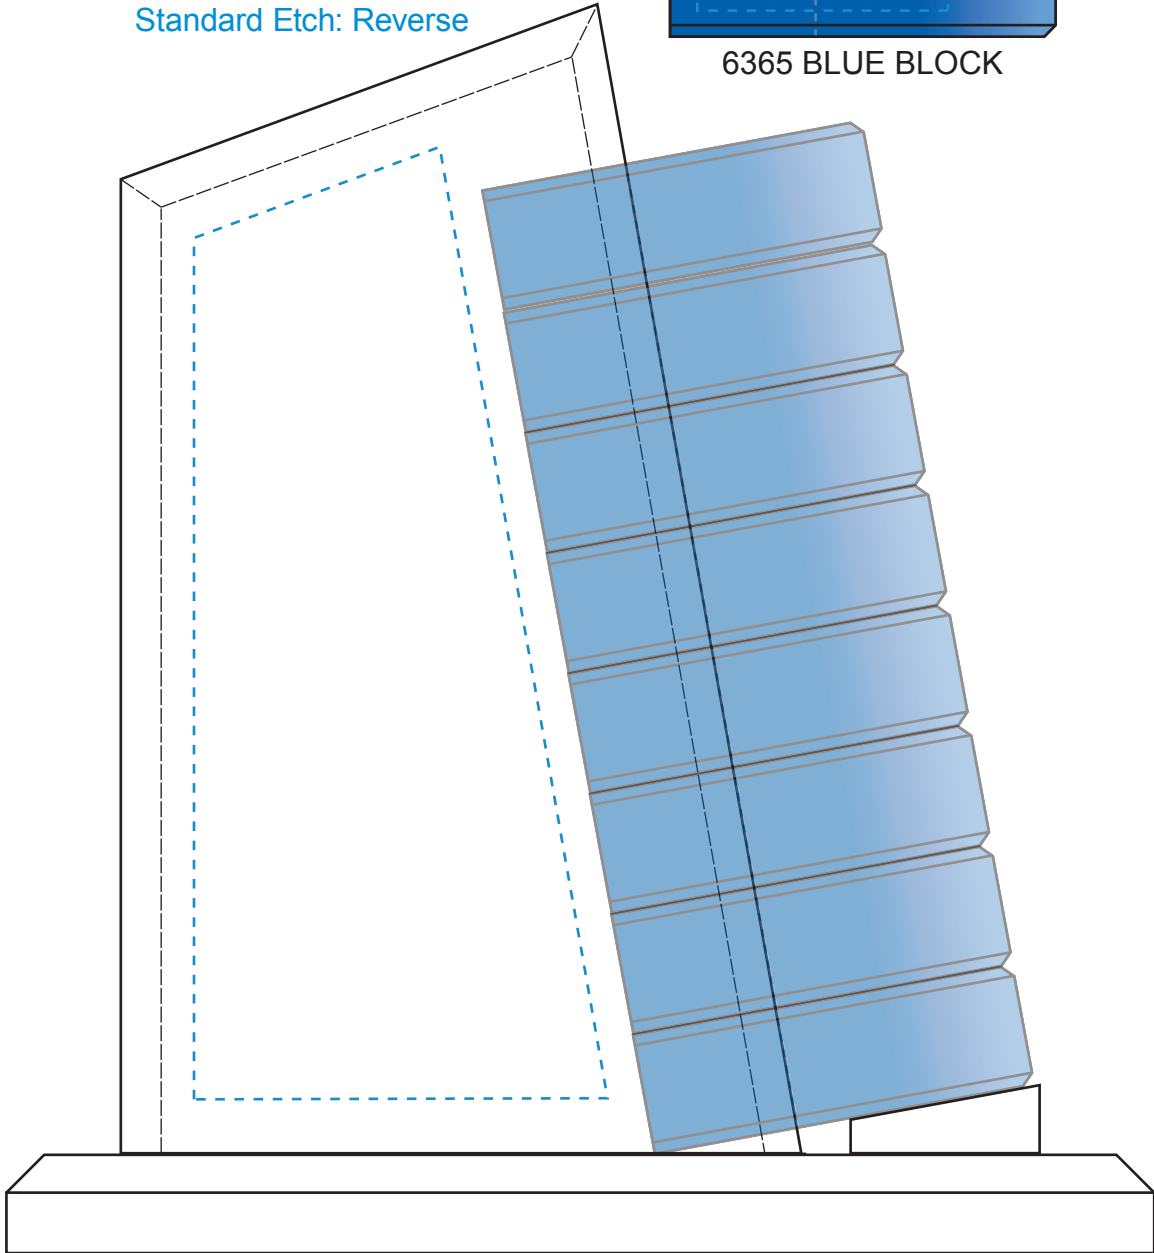

RIGHT BLOCK
Standard Etch: Front

6365 BLUE BLOCK

Standard Etch: Reverse

6367 GLENDALE GOAL-SETTER - 6.5"

Blue line represents the max image area.