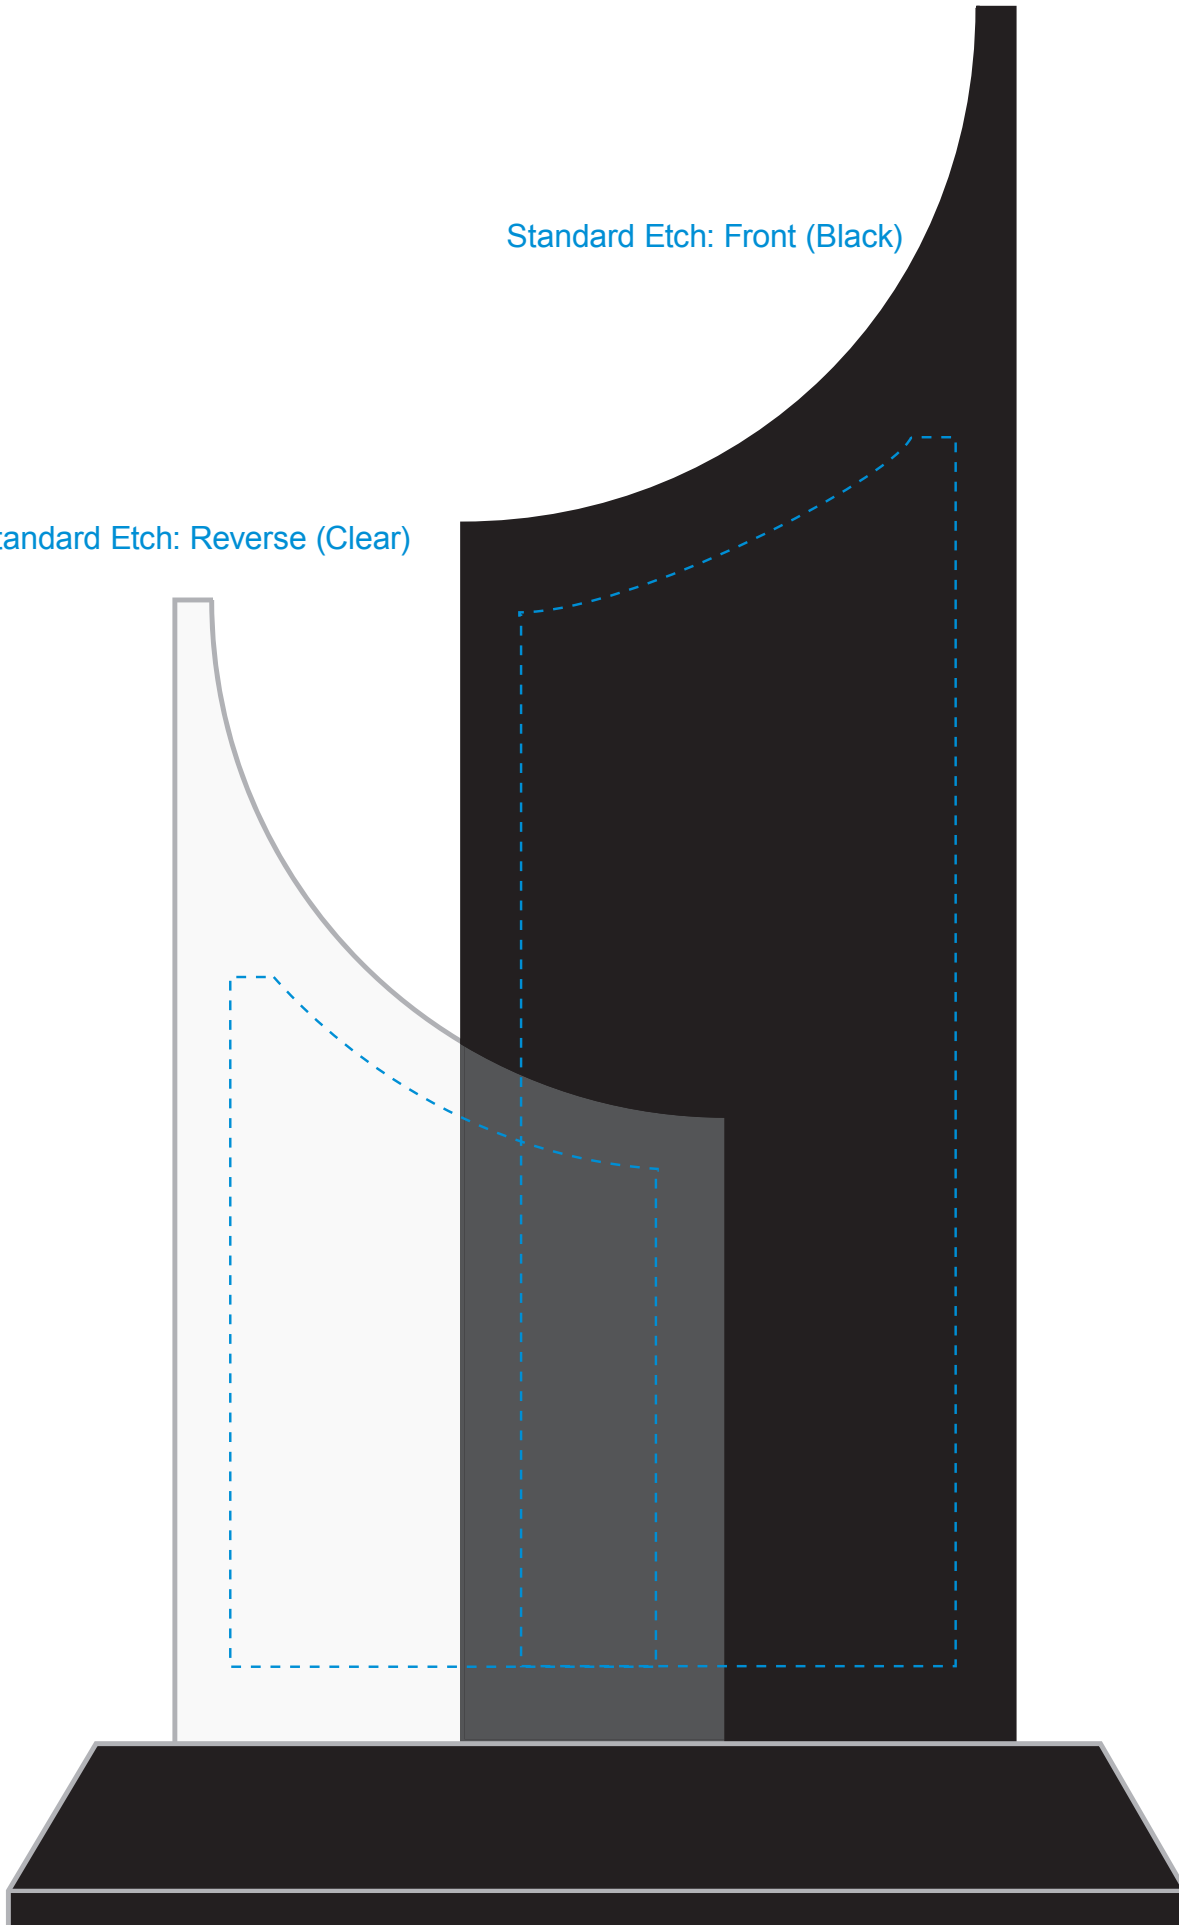

Standard Etch: Front (Black)

Standard Etch: Reverse (Clear)

6066 TUXEDO AWARD™ AVALON 10"

Blue line represents the max image area.