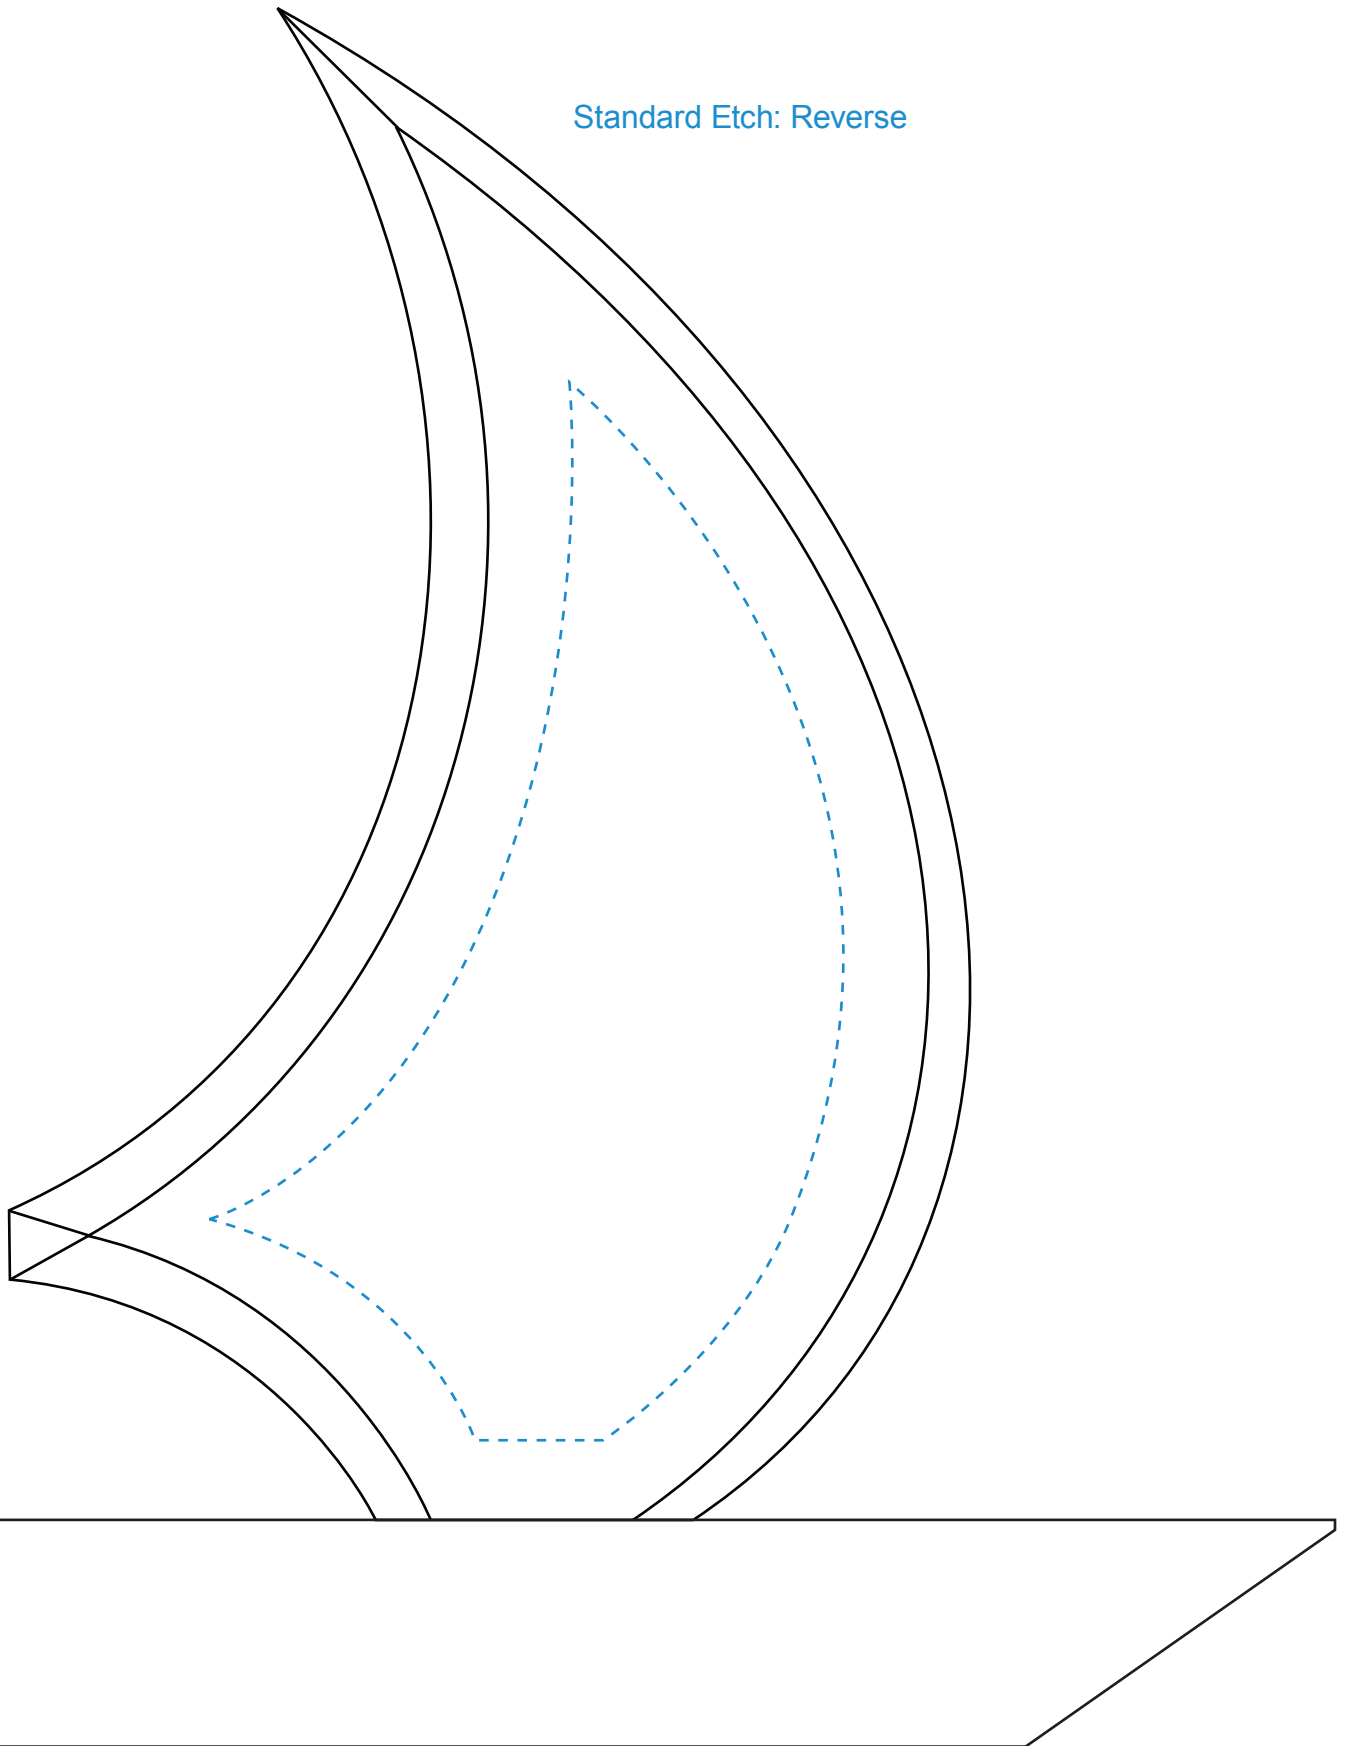

Standard Etch: Reverse

5890 SAILBOAT AWARD - 9-1/4"

Blue line represents the max image area.