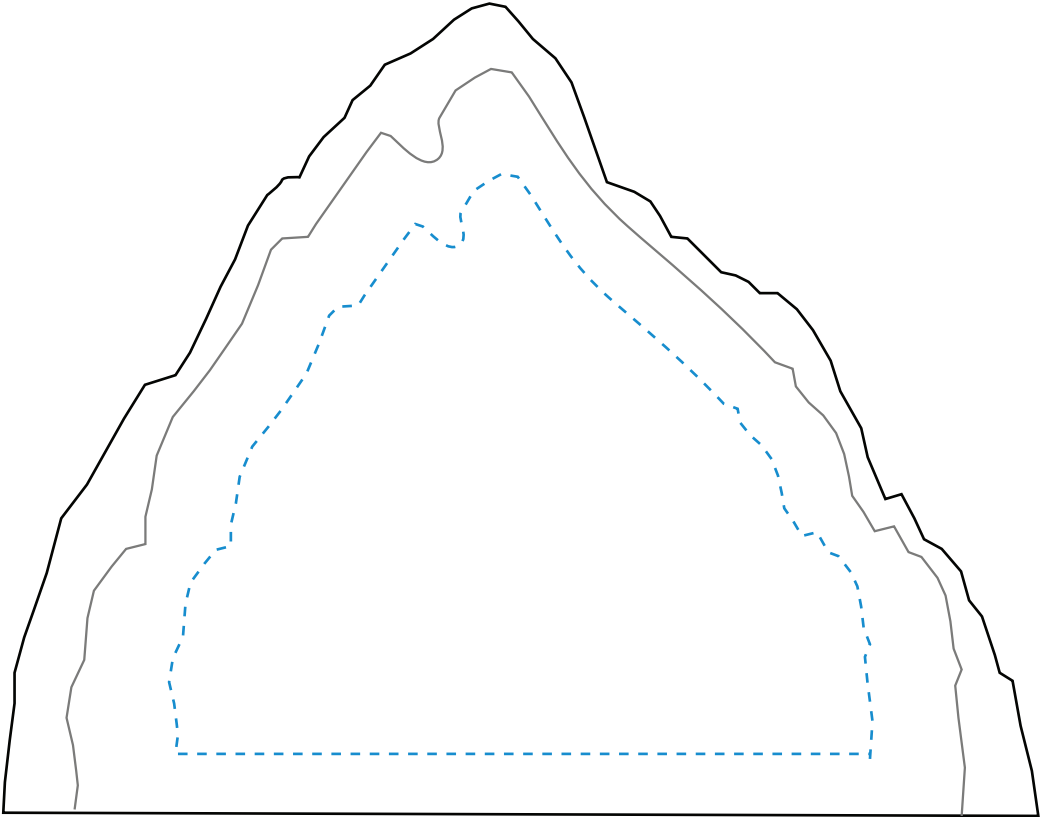

Standard Etch: Reverse

5709 MATTERHORN AWARD 5"

Blue line represents the max image area.