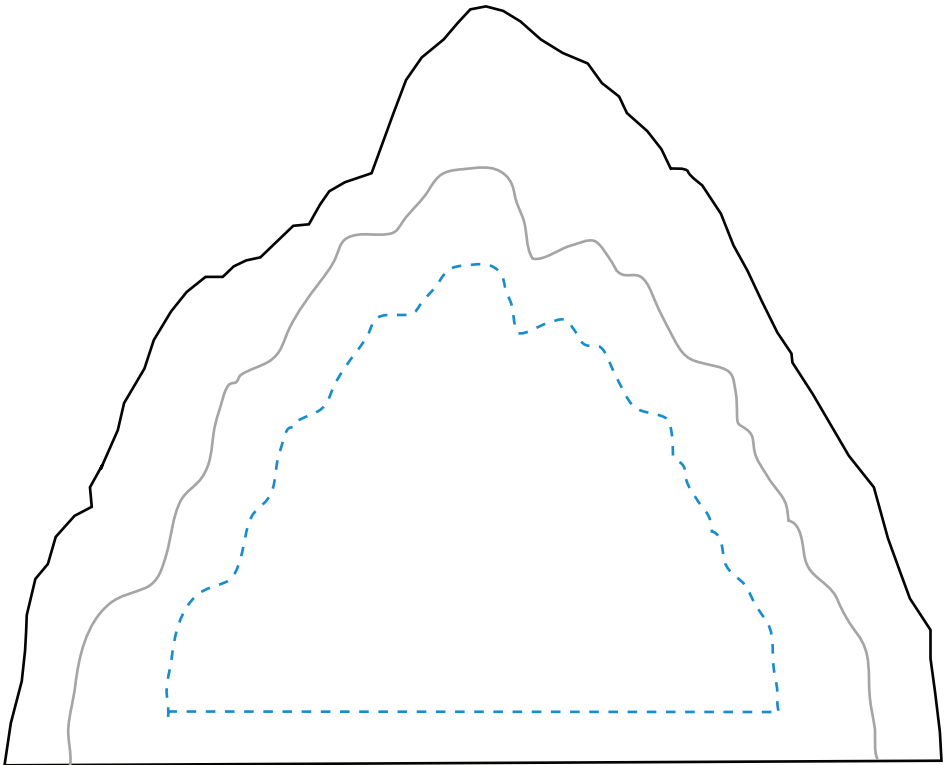

Standard Etch: Reverse

5708 MATTERHORN AWARD 4-1/4"

Blue line represents the max image area.