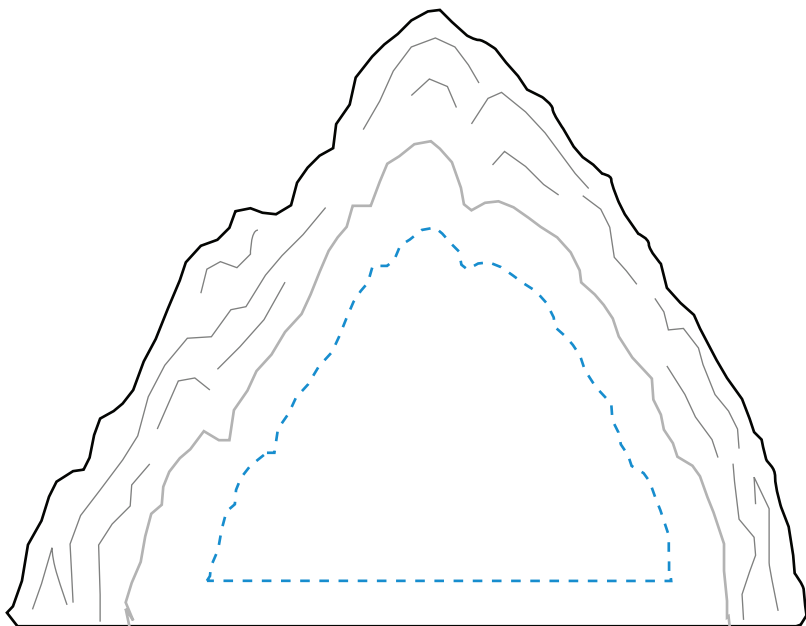

Standard Etch: Reverse

**5707 MATTERHORN AWARD 3-1/4"**  
Blue line represents the max image area.