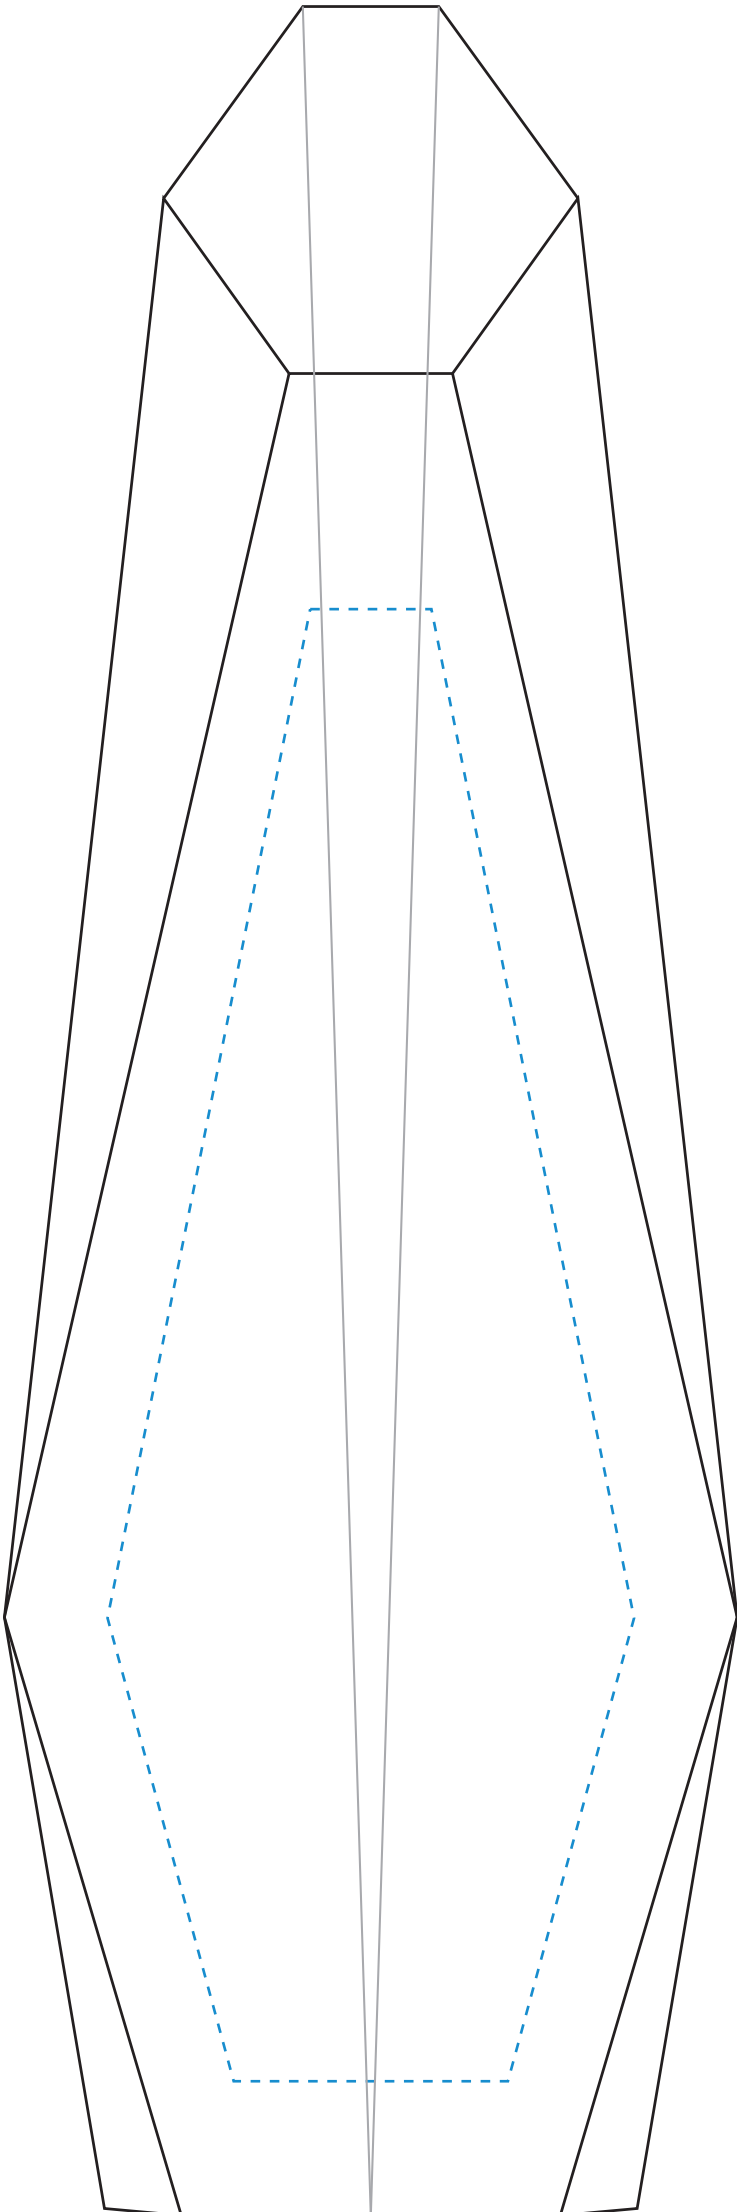

Standard Etch: Front

Standard Etch: Front

TOP ETCH AREA

5689 ENCORE TOWER 12"

Blue line represents the max image area.