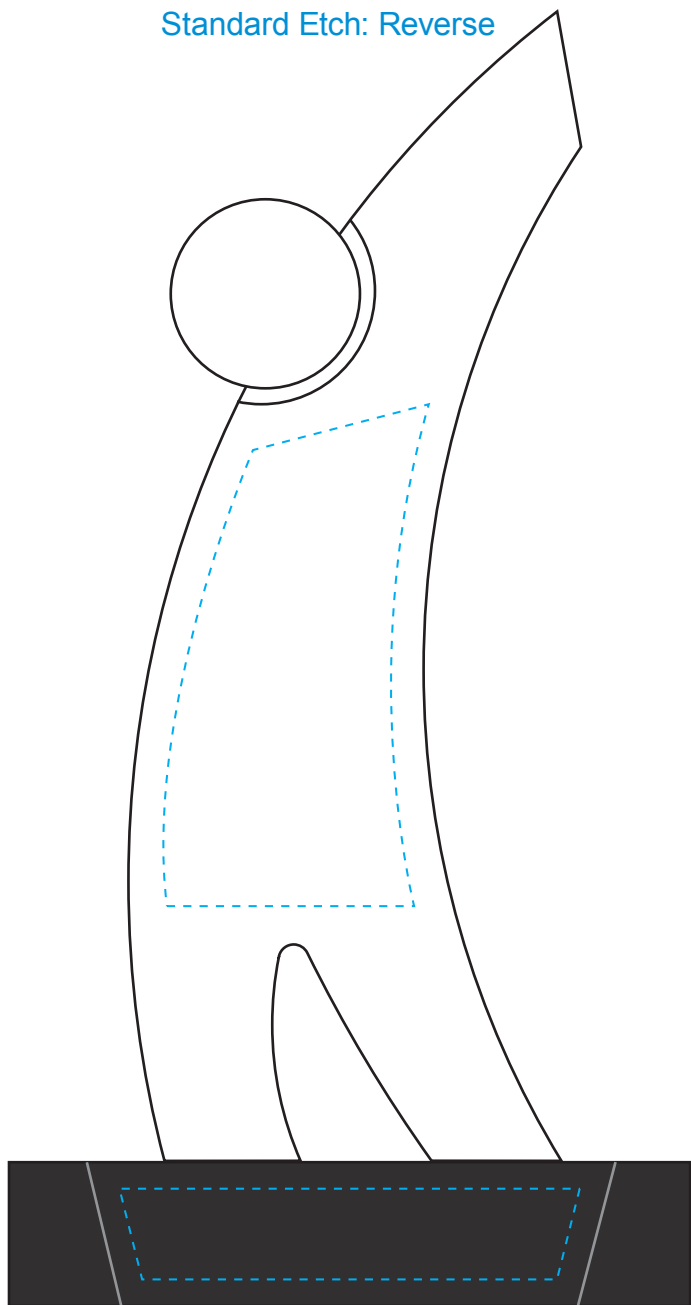

Standard Etch: Reverse

4106 TEAMWORK FIGURE - 6.5"

Standard Etch: Front

Blue line represents the max image area.

DECADE AWARDS

*Celebrating Life's Victories®*