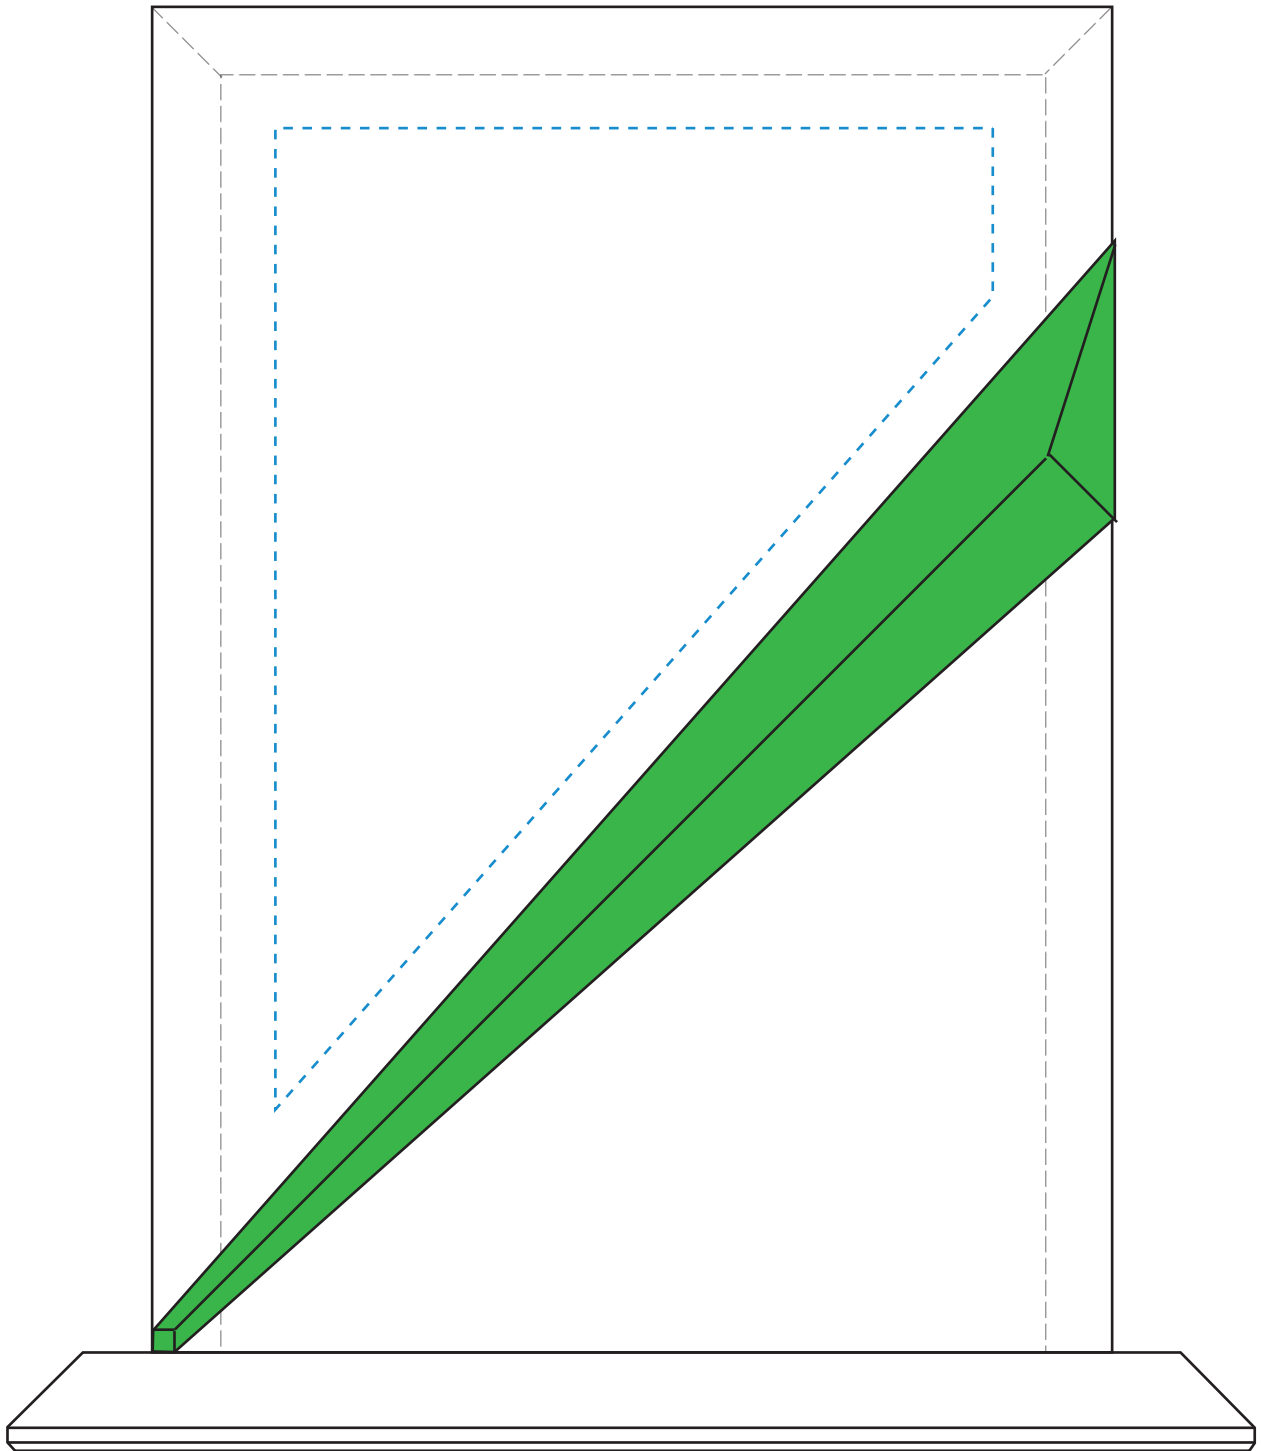

Standard Etch: Reverse

4045 DANBURY EMERALD RECTANGLE - 7-1/2"

Blue line represents the max image area.