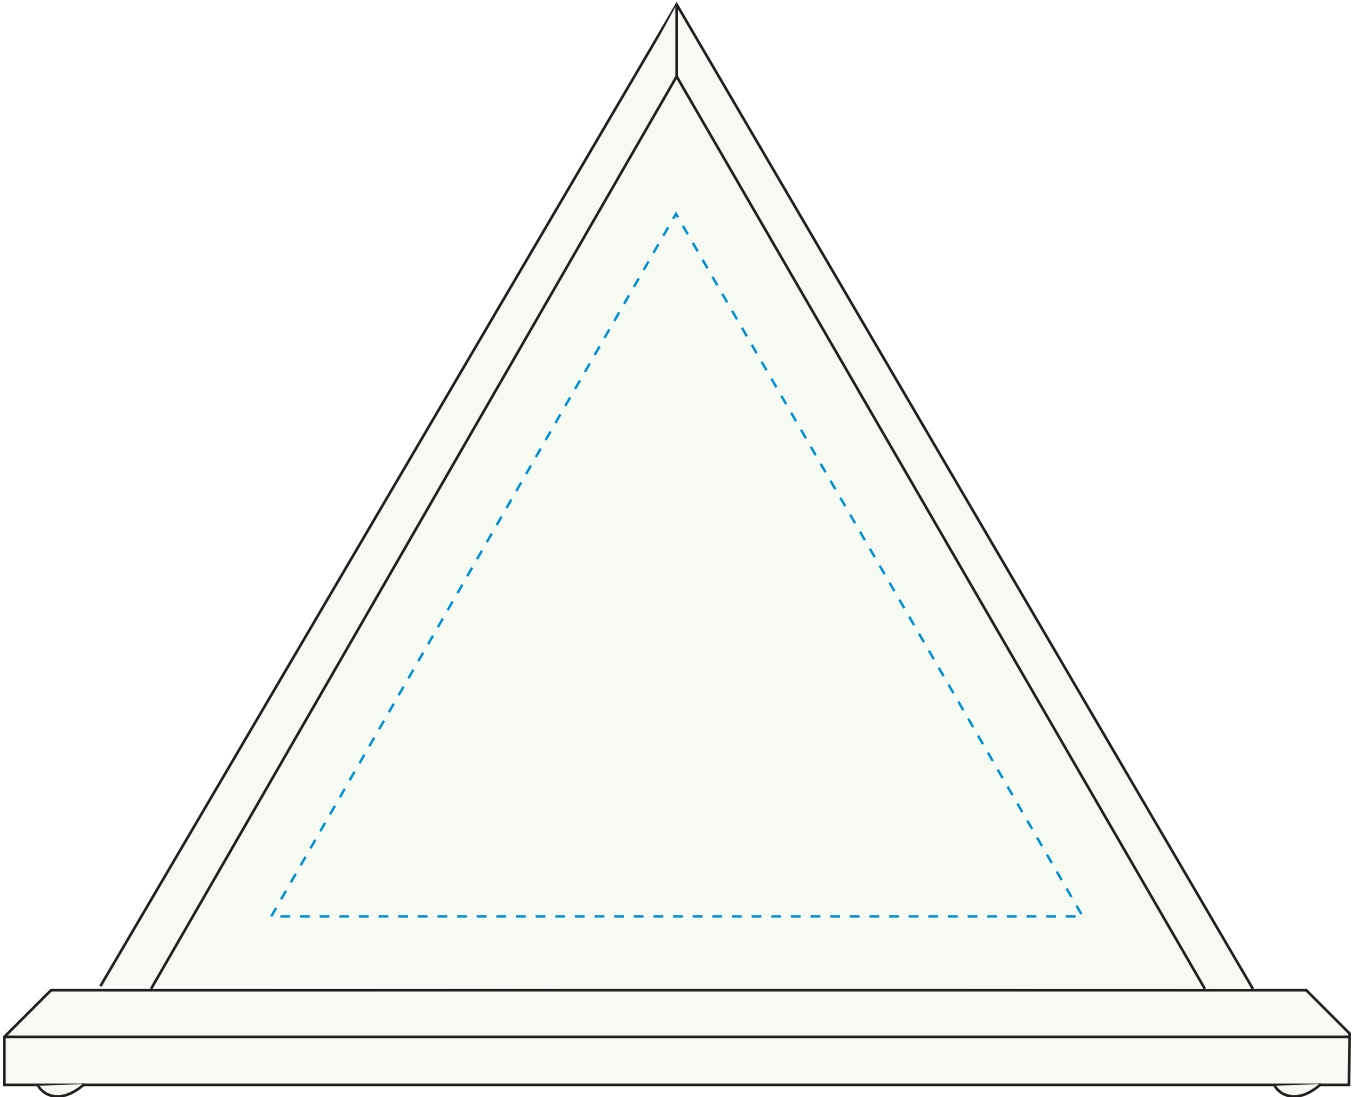

Standard Etch: Reverse

3651 PRINCETON TRIANGLE 6"

Blue line represents the max image area.

DECADE AWARDS

*Celebrating Life's Victories®*