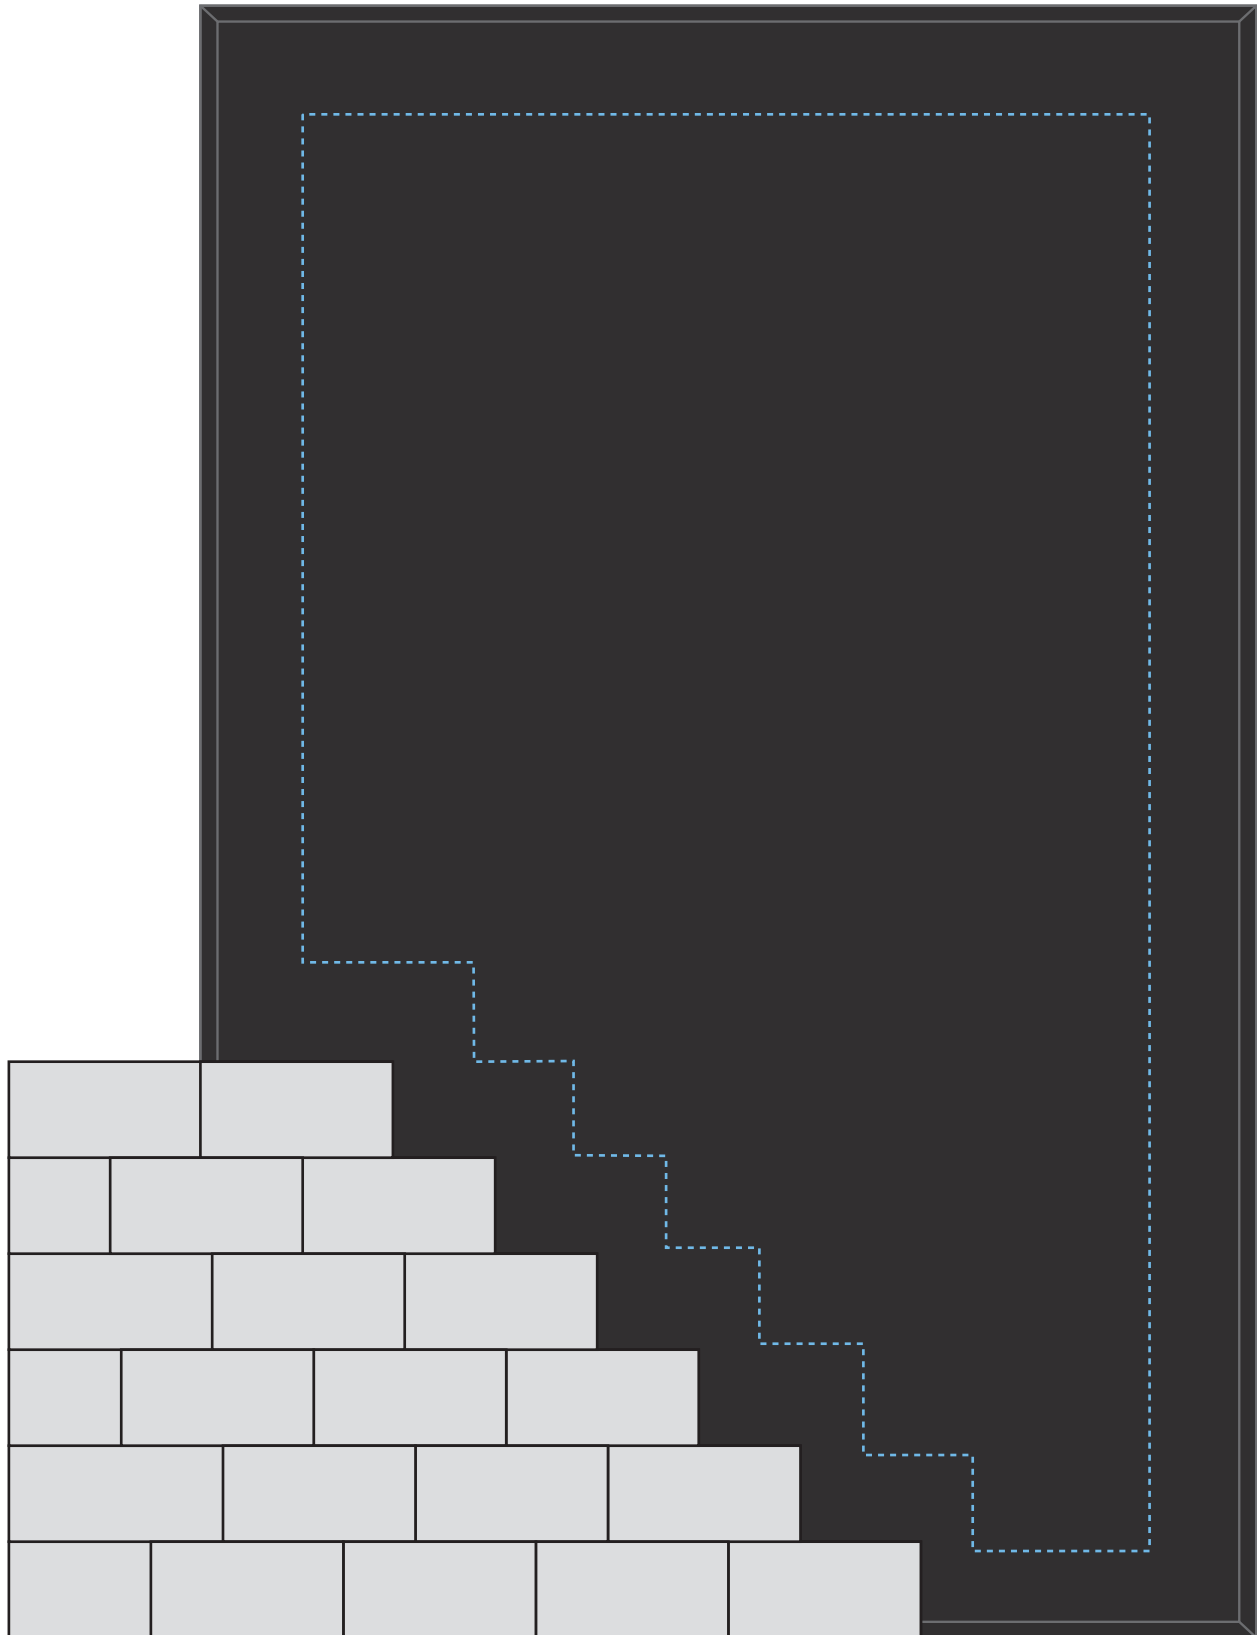

Standard Etch: Front

3360 CORNERSTONE AWARD 8-3/4"

Blue line represents the max image area.