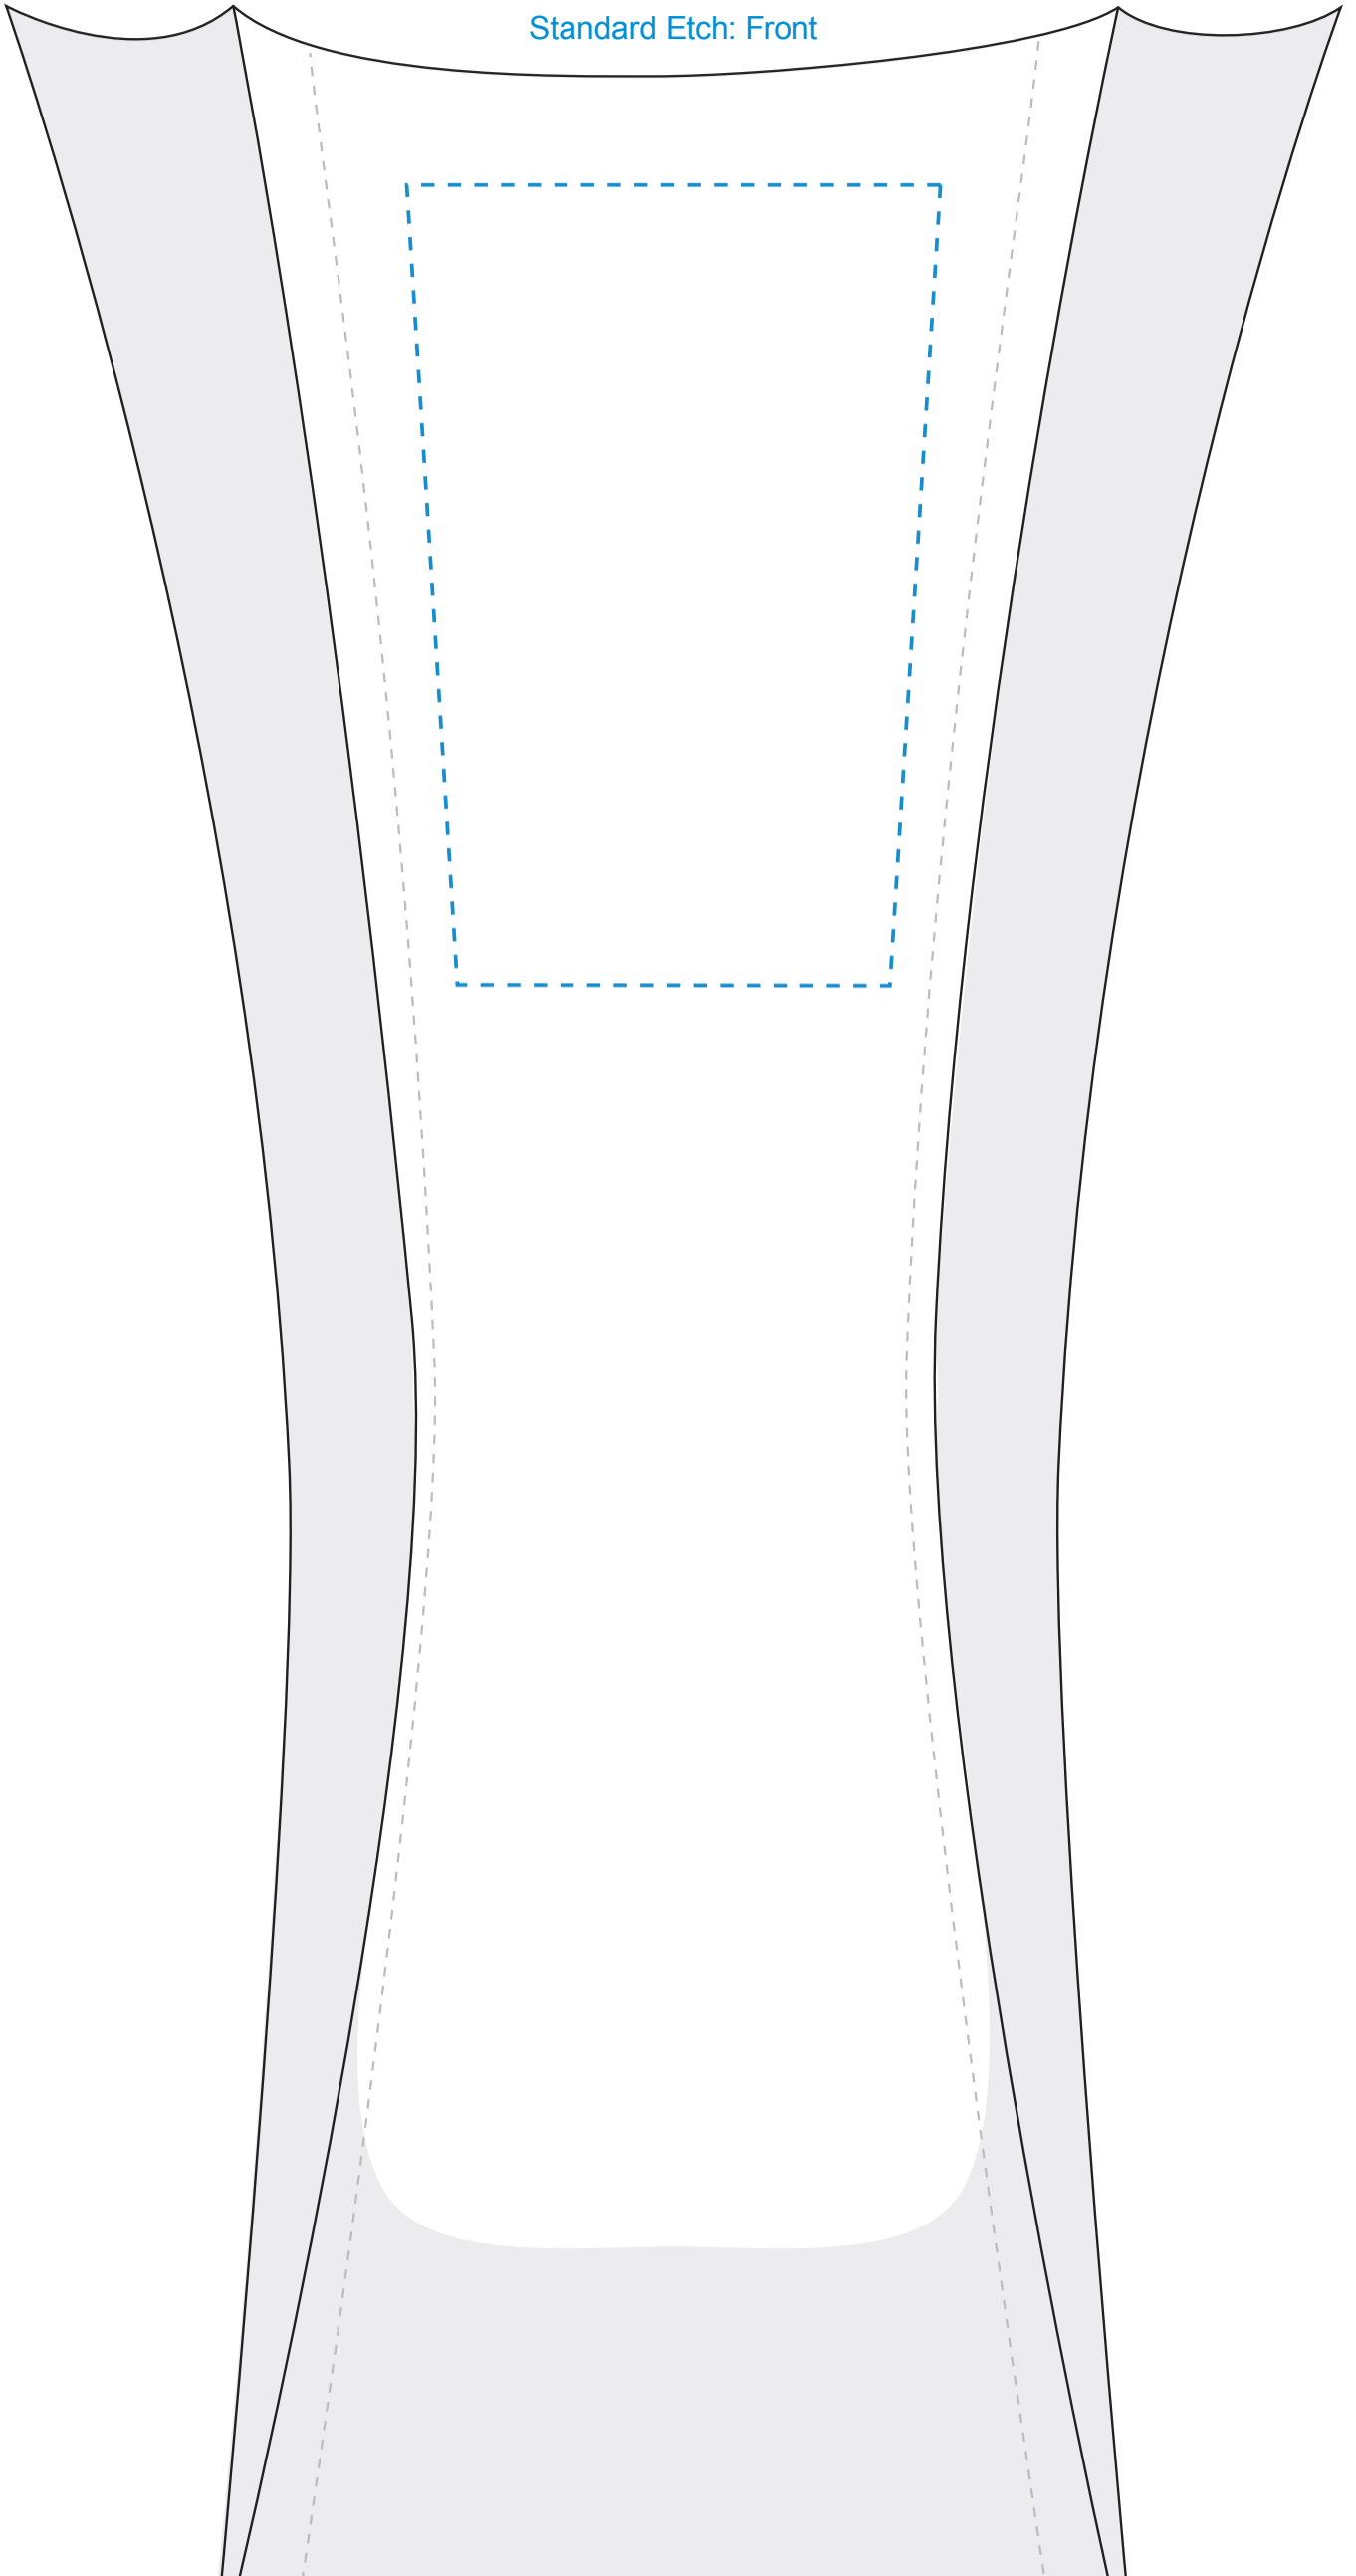

Standard Etch: Front

2087 AQUATA VASE - 14"

**WARNING: Cancer  
and Reproductive Harm**  
[www.P65Warnings.ca.gov](http://www.P65Warnings.ca.gov)

**DECADE AWARDS**

*Celebrating Life's Victories*